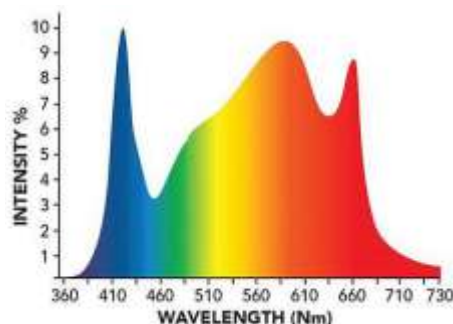

LED GROW LIGHT - GC Series ROI-E900

ROI-E900 LED Bar Light

Introducing the ROI-E900, the new LED series, Heavyweight. This XL 8 bar powerhouse commercial fixture boosts up to 1,000 watts of supercharged photon output, earning its nickname "Fat Boy". Using Growers Choice's proven PAR formula, the ROI-E900 radiates across 4'x5' grow spaces utilizing our unique PAR formula and 3k-full phase spectrum producing tremendous light output and canopy coverage. Designed to accommodate commercial cultivations with wider tables or trays, the ROI-E900 provides the highest potential for extended coverage, penetration, and quality yields. The ROI-E900 will give you MORE POWER & MORE FLOWER, hands down!

N5P NEMA 5-15P
N6P NEMA 6-15P
L7P NEMA L7-15P
PTP Pigtailed

01 1FT Total 9ft
08 8FT Total 16ft
15 15FT Total 23ft

R Rope Ratchets
SO Special Order

SPECIFICATIONS	
Light Source	LED
Spectrum	GC-3K Full Phase
PPF	2340 $\mu\text{mol/s}$ - 2600 $\mu\text{mol/s}$
Max Input Power	950W+ EXT Control Boost
Efficacy	2.6 $\mu\text{mol/s}$
Fixture Dimension Weight	46.9" L x 59.5" W x 3.2" H / 55lbs 119.1cm L x 151.2cm W x 8.1cm H / 25kg
Mounting Height	$\geq 6"$ (15.2cm) Above Canopy
Thermal Management	Passive
Dimming	0-10V
Light Distribution	120°
Lifetime	L90: >54,000 hrs
Power Factor	>90%
Certifications	UL 8800, UL 1598, IP 65, DLC
Warranty	5 Years Standard Warranty