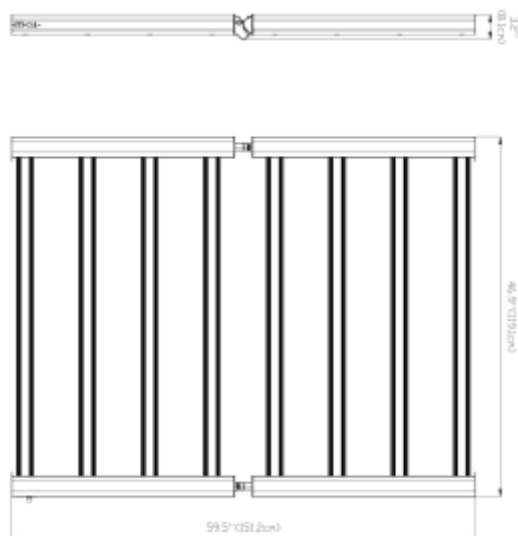

LED GROW LIGHT - GC Series ROI-E900

ROI-E900 LED Bar Light

Introducing the ROI-E900, the new LED series, Heavyweight. This XL 8 bar powerhouse commercial fixture boosts up to 1,000 watts of supercharged photon output, earning its nickname "Fat Boy". Using Growers Choice's proven PAR formula, the ROI-E900 radiates across 4'x5' grow spaces utilizing our unique PAR formula and 3k-full phase spectrum producing tremendous light output and canopy coverage. Designed to accommodate commercial cultivations with wider tables or trays, the ROI-E900 provides the highest potential for extended coverage, penetration, and quality yields. The ROI-E900 will give you MORE POWER & MORE FLOWER, hands down!

N5P NEMA 5-15P
N6P NEMA 6-15P
L7P NEMA L7-15P
PTP Pigtailed

01 1FT Total 9ft
08 8FT Total 16ft
15 15FT Total 23ft

R Rope Ratchets
SO Special Order

SPECIFICATIONS	
Light Source	LED
Spectrum	GC-3K Full Phase
PPF	2340 $\mu\text{mol/s}$ - 2600 $\mu\text{mol/s}$
Max Input Power	950W+ EXT Control Boost
Efficacy	2.6 $\mu\text{mol/s}$
Fixture Dimension Weight	46.9" L x 59.5" W x 3.2" H / 55lbs 119.1cm L x 151.2cm W x 8.1cm H / 25kg
Mounting Height	$\geq 6"$ (15.2cm) Above Canopy
Thermal Management	Passive
Dimming	0-10V
Light Distribution	120°
Lifetime	L90: >54,000 hrs
Power Factor	>90%
Certifications	UL 8800, UL 1598, IP 65, DLC
Warranty	5 Years Standard Warranty