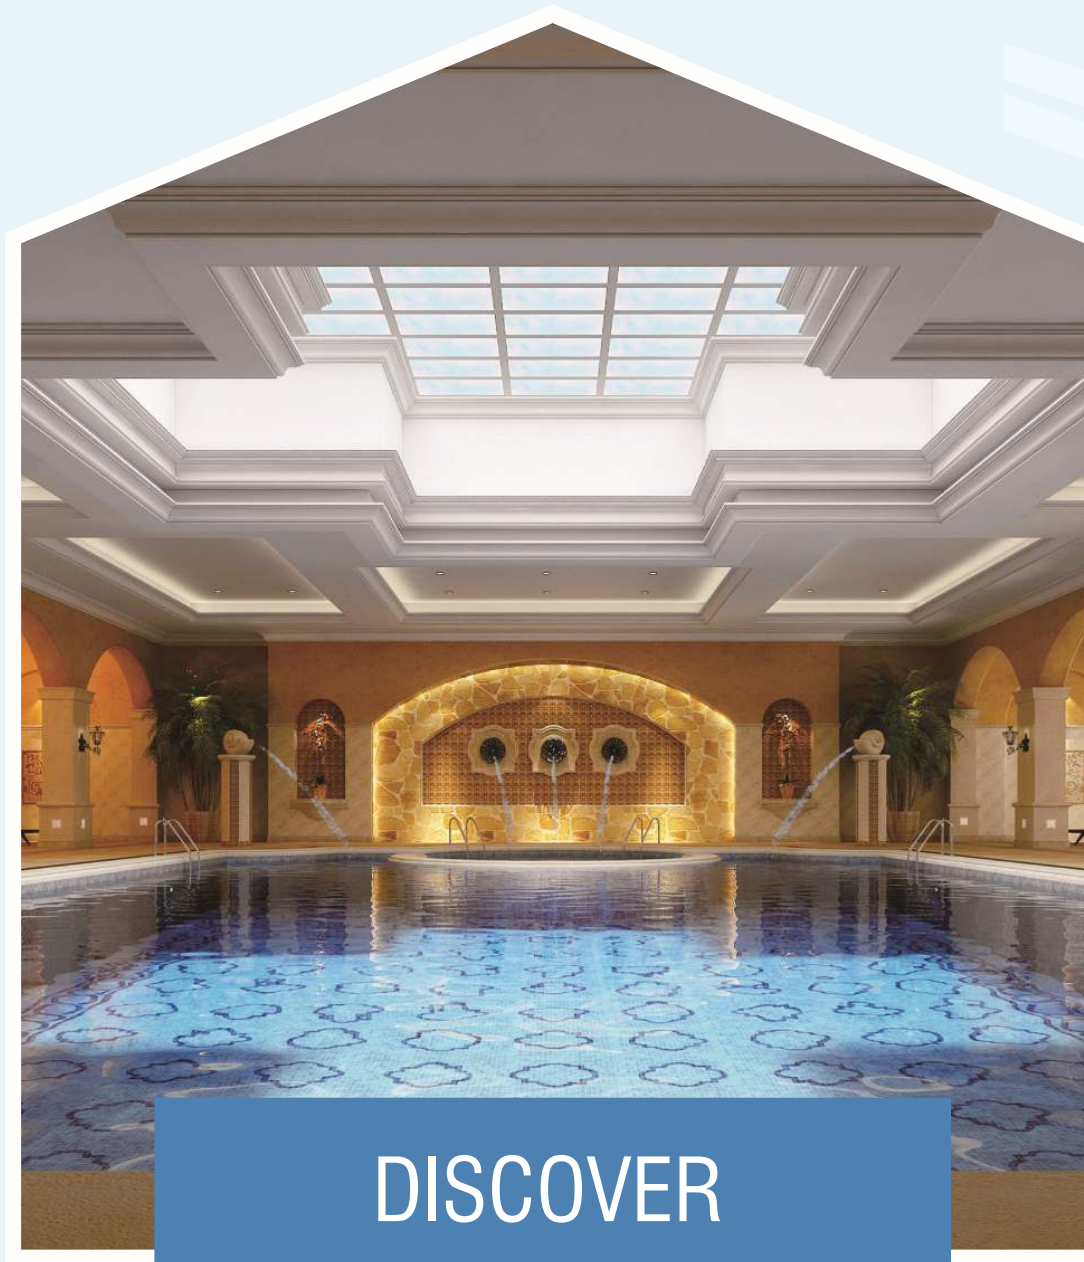

DISCOVER

EWINDOW