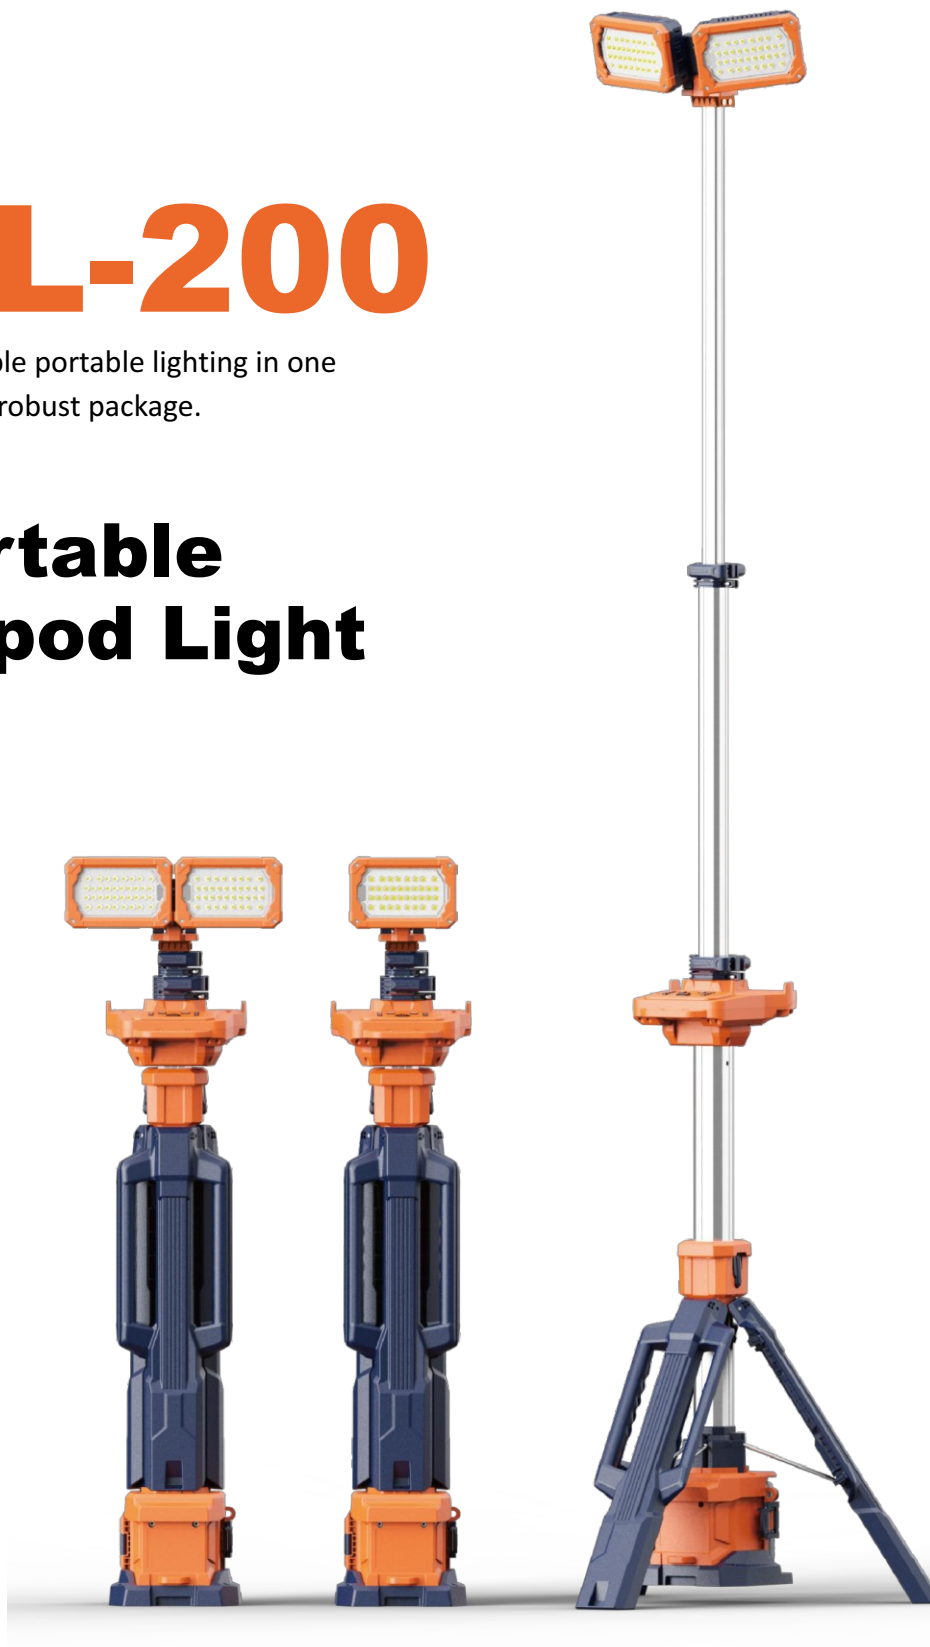

# TL-200

Deployable portable lighting in one bespoke robust package.

## Portable Tripod Light

## Lighter, Brighter, Faster Deployment

Unfolding or folding the TL-200 takes just two steps, in under 10 seconds.

One key to  
release tripod.

Secure the lamp at any  
height with the buckle.

Optional ground pegs are  
available to secure the  
lighthouse, providing wind  
and vibration resistance.

## LED PORTABLE TRIPOD LIGHT - CG Series TL-200