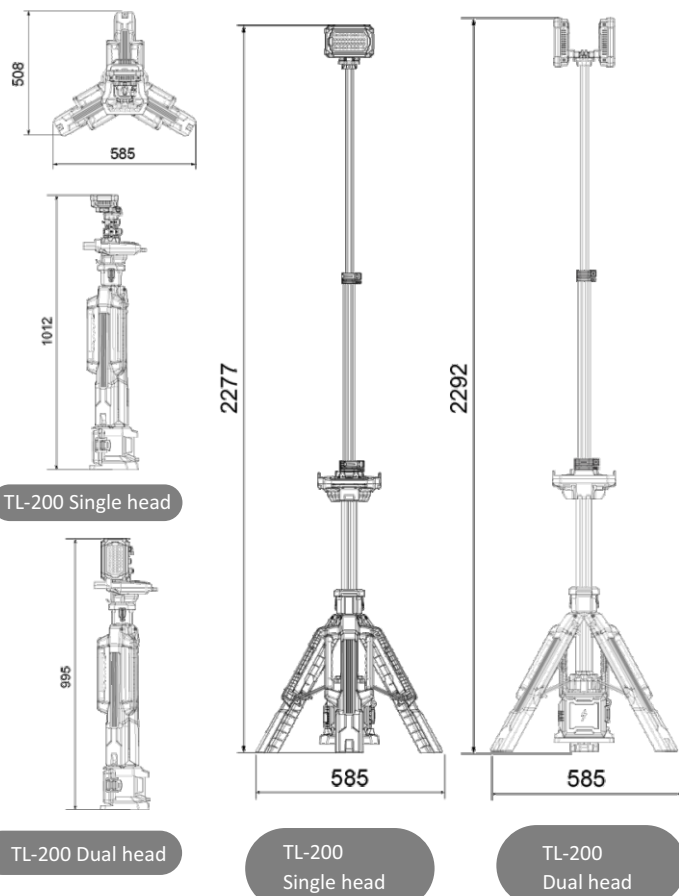

### Specifications

#### TL-200 Dual head

Hight	1m~2.3m
Weight	6.3Kg (Fitting only)
Power Supply	D24 series battery pack / AC 100-277V
Lumens	0 - 11,000Lm
Run Times	>8 hours (Standard mode, D24-100)
IP Grade	IP66
Output(USB)	5V 2A (2 Dock)

#### TL-200 Single head

Hight	1m~2.3m
Weight	5.9Kg (Fitting only)
Power Supply	D24 series battery pack
Lumens	0 - 3,000Lm
Run Times	>8 hours (Standard mode, D24-100)
IP Grade	IP66
Output(USB)	5V 2A (2 Dock)

### Size (mm)