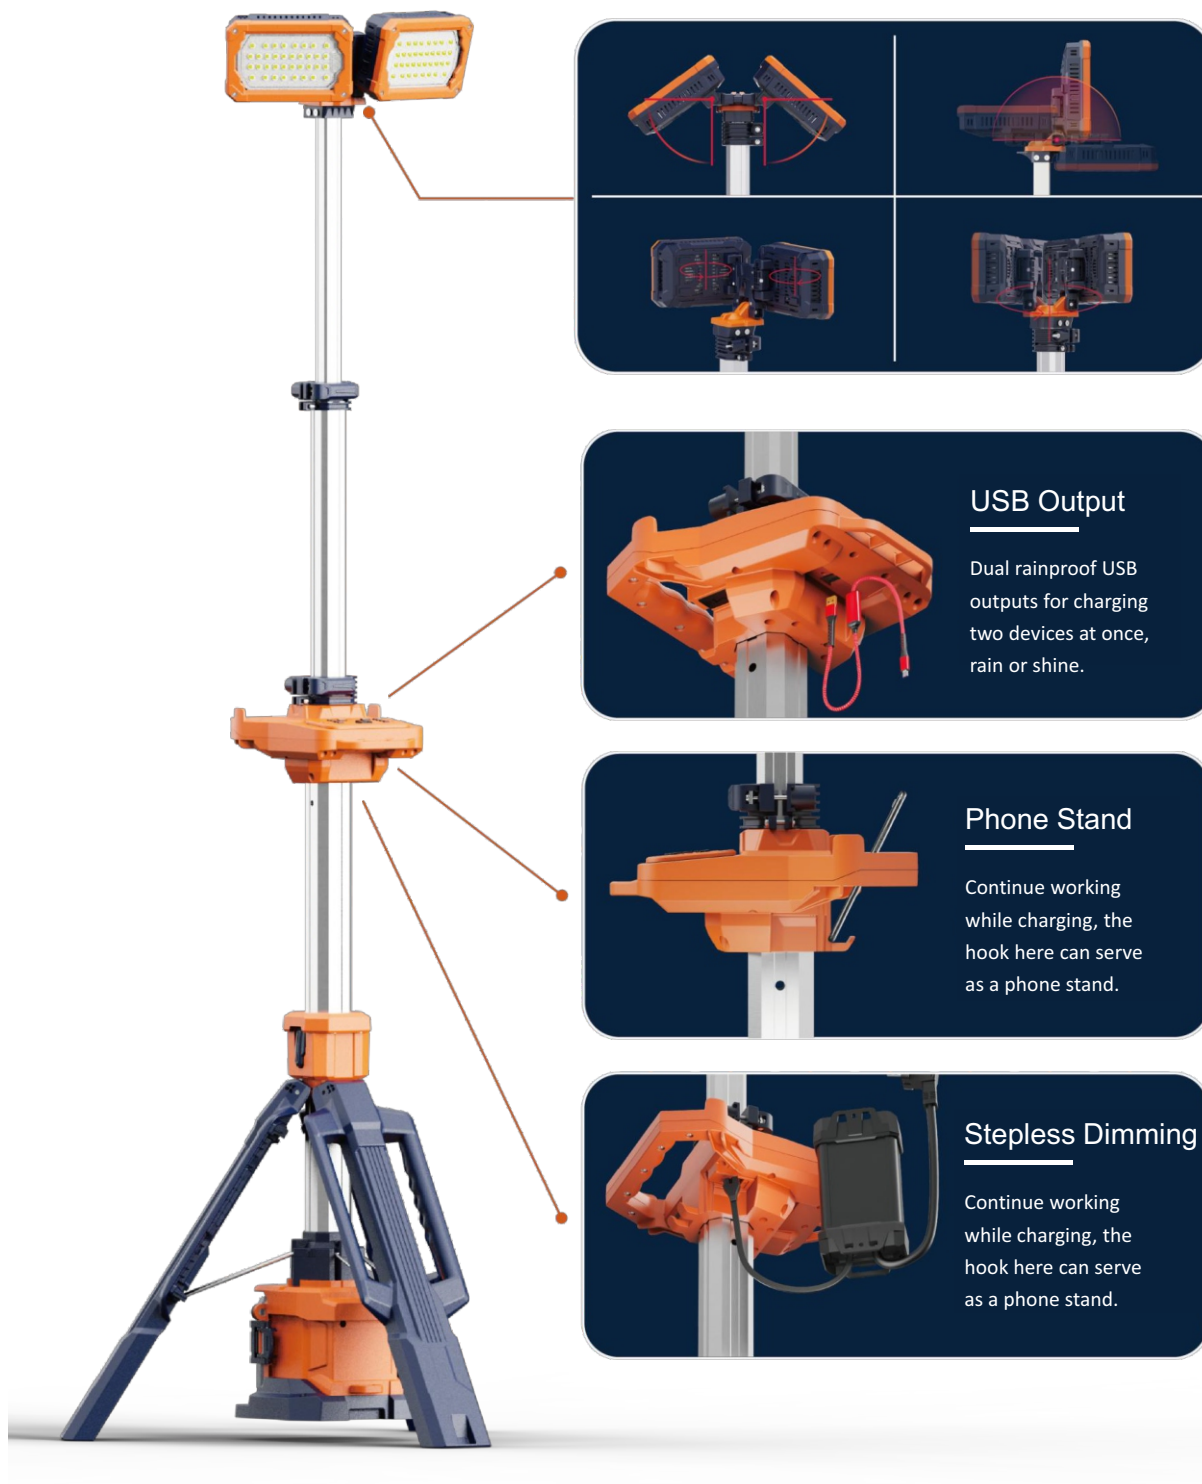

# TL-200

Deployable portable lighting in one bespoke robust package.

## Portable Tripod Light

## Lighter, Brighter, Faster Deployment

Unfolding or folding the TL-200 takes just two steps, in under 10 seconds.

One key to  
release tripod.

Secure the lamp at any  
height with the buckle.

Optional ground pegs are  
available to secure the  
lighthouse, providing wind  
and vibration resistance.

### Ultra-Long Life

Standard Mode Up to **8** hours  
(D24-100 & Dual-head)

2 type of battery packs with different capacities have same contact slot.

D24-54

Typical working hours 22 hours on  
TL-200 Eco mode.