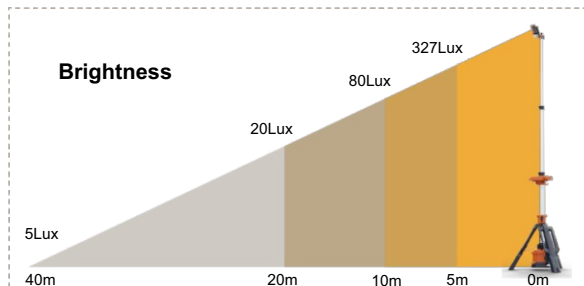

LED PORTABLE TRIPOD LIGHT - CG Series TL-200

■ Dual-head

AC	0-11,000LM Stepless Dimmable	
Battery (4 Mode)	Turbo	5,000LM
	Standard	3,000LM
	Balanced	1,800LM