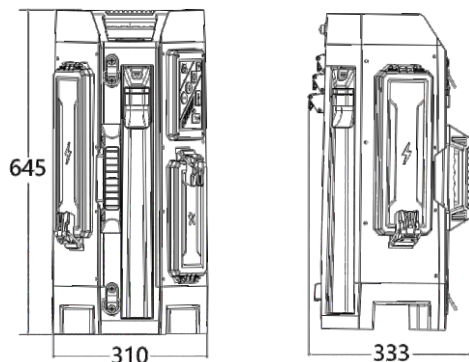

Charger (MC-1)

S3 Flash Light

T2 Head Light

TL400 is a main light source that doubles as a USB charger for T2 headlamps, S3 flashlights, and mobile devices.

Fully equipped for any challenges in the dark!

Specifications

TL-400

Hight	64.5cm~220cm
Weight	10Kg (Fitting only)
Power Supply	Battery / AC 100-277V
Lumens	0 - 15,000Lm
Run Times	>20 hours (Standard mode, D24-100)
IP Grade	IP65
Output(USB)	5V 2A (2 Dock)
Battery System	D24-100

Battery (D24-100)

Rated Power	98Wh
Rated Voltage	24.5V
Rated Capacity	4.0Ah
Working Temperture	-10~50℃
Working Humidity	1~98%

Size (mm)

Package

Size of Carton	Gross Weight of Carton	PCS/Carton
730x390x410mm	13.3kg ± 5%	1