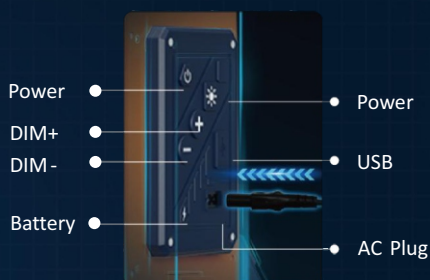

LED PORTABLE TRIPOD LIGHT - CG Series TL-400

Self-locking Pole

Drag & Lock at any position, contraction in one push.

Press down to fold the pole

Ultra-long

Standard Mode Up to **20** Hours
(3xD24-100)

Control Board