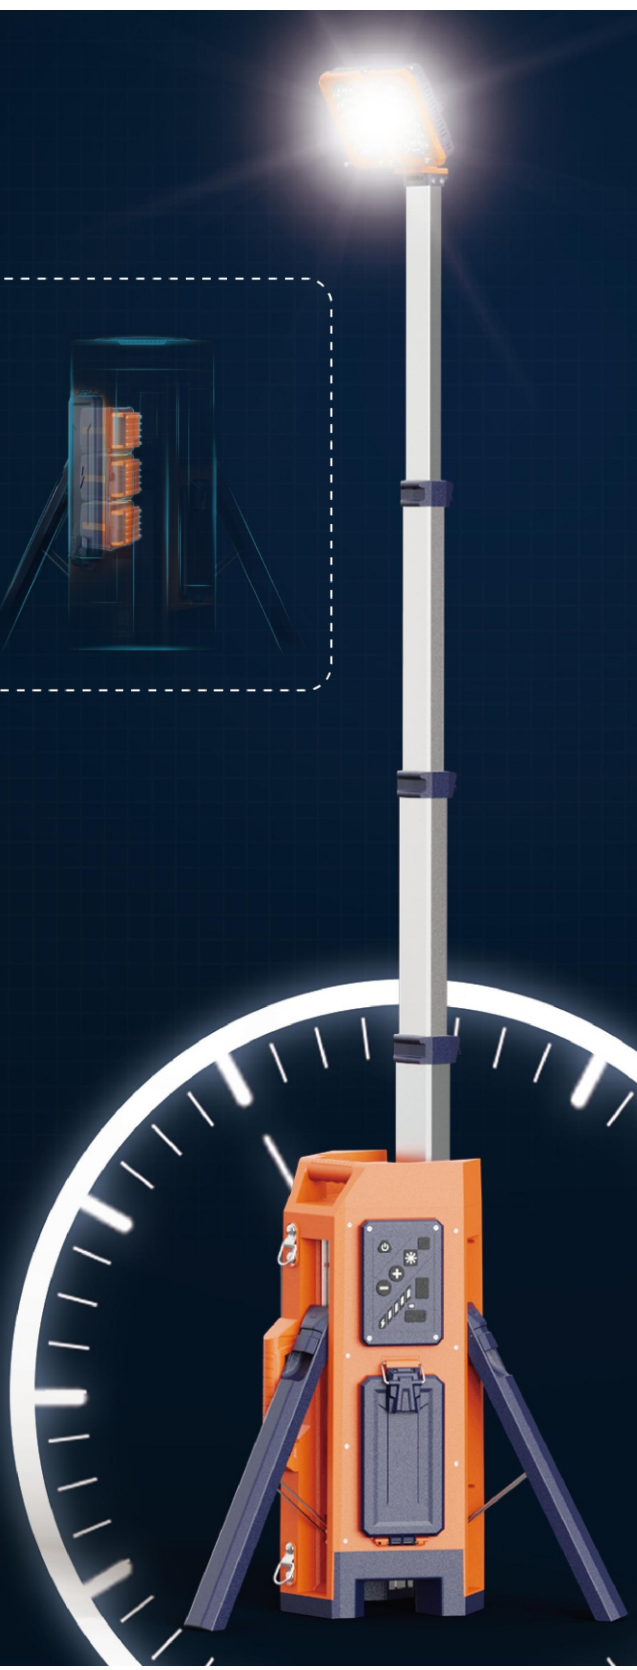

TL-400

Deployable portable lighting in one bespoke robust package.

Portable Light Tower

Lighter, Brighter, Faster Deployment

Multiple Lighting Distribution Settings

Single latch to release tripod

Deploy or fold in seconds.

LED PORTABLE TRIPOD LIGHT - CG Series TL-400

Self-locking Pole

Drag & Lock at any position, contraction in one push.

Press down to fold the pole

Ultra-long

Standard Mode Up to **20** Hours
(3xD24-100)

Control Board

Construction

AC Powered
Up To

15,000lm

Battery-powered
Up To

8,000lm

AC	0-15,000LM Stepless Dimmable	
Battery (4 Mode)	Turbo	8,000LM
	Standard	5,000LM
	Balanced	3,000LM
	Eco	800LM

One-person Operation

Transport, deploy, adjust lighting in seconds with one operator.

Dual handle & strap available, 10Kg.

LED PORTABLE TRIPOD LIGHT - CG Series TL-400

Optional Accessories

9 Bay Simultaneous Rapid Charger (TKC-9)

Carry 9 battery packs, charge them for off-grid light tower operation for up to a week.