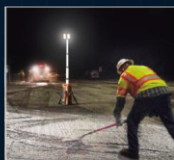

Infrastructure