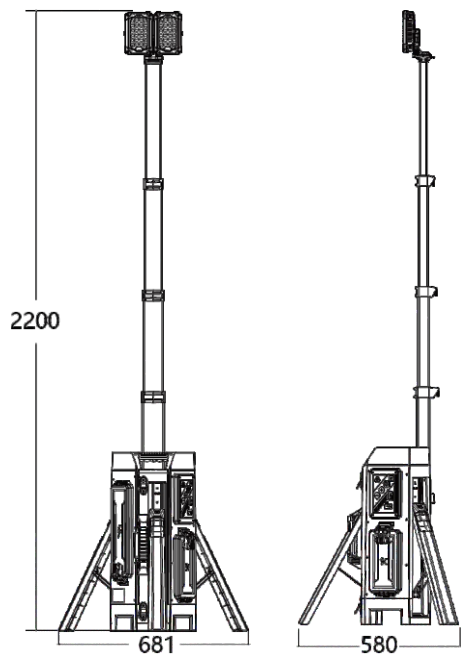

Specifications

TL-400

Hight	64.5cm~220cm
Weight	10Kg (Fitting only)
Power Supply	Battery / AC 100-277V
Lumens	0 - 15,000Lm
Run Times	>20 hours (Standard mode, D24-100)
IP Grade	IP65
Output(USB)	5V 2A (2 Dock)
Battery System	D24-100

Battery (D24-100)

Rated Power	98Wh
Rated Voltage	24.5V
Rated Capacity	4.0Ah
Working Temperture	-10~50℃
Working Humidity	1~98%

Size (mm)