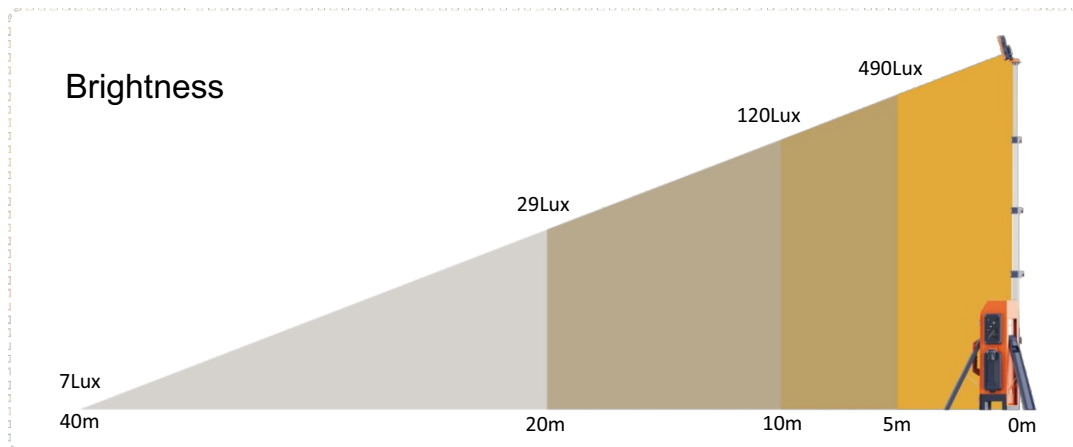

AC Powered
Up To

15,000lm

Battery-powered
Up To

8,000lm