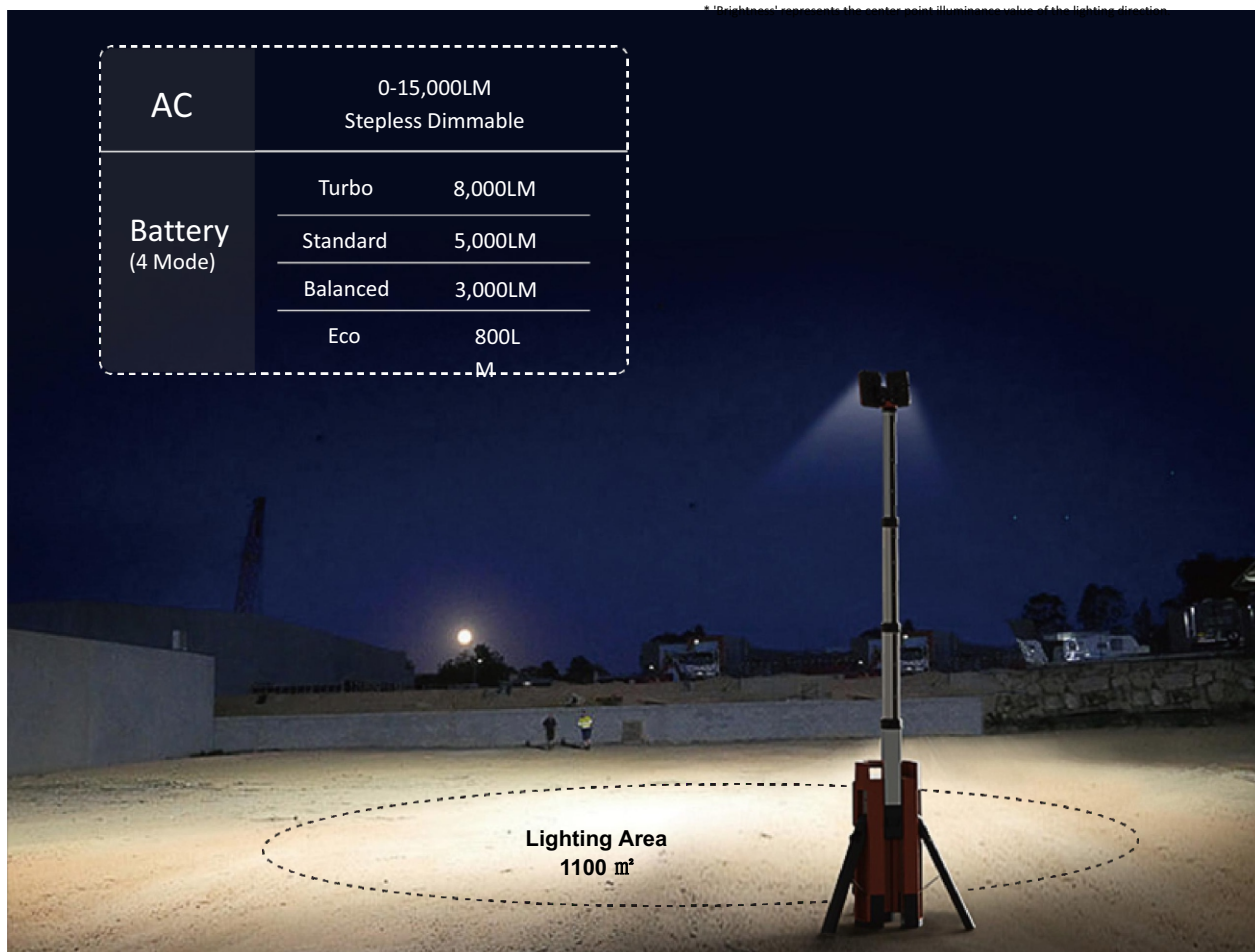

Construction

AC Powered
Up To

15,000lm

Battery-powered
Up To

8,000lm

AC	0-15,000LM Stepless Dimmable	
Battery (4 Mode)	Turbo	8,000LM
	Standard	5,000LM
	Balanced	3,000LM
	Eco	800LM

One-person Operation

Transport, deploy, adjust lighting in seconds with one operator.

Dual handle & strap available, 10Kg.

LED PORTABLE TRIPOD LIGHT - CG Series TL-400

Optional Accessories

9 Bay Simultaneous Rapid Charger (TKC-9)

Carry 9 battery packs, charge them for off-grid light tower operation for up to a week.

TL-400

Hight	64.5cm~220cm
Weight	10Kg (Fitting only)
Power Supply	Battery / AC 100-277V
Lumens	0 - 15,000Lm
Run Times	>20 hours (Standard mode, D24-100)
IP Grade	IP65
Output(USB)	5V 2A (2 Dock)
Battery System	D24-100