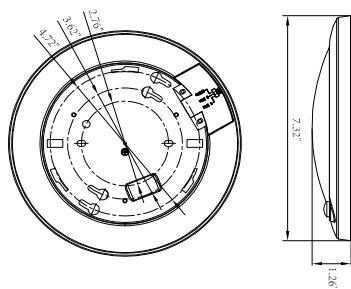

TIME SWITCH
5MIN (FACTORY SETTINGS)

PIR SENSOR
(Standard)

CCT SWITCH
4000K (FACTORY SETTINGS)

D556-90-CCT-WH-MS

D236D-90-CCT-WH

Features

- Energy efficient: save up to 80% in energy costs
- High lumen output
- Mercury-free
- Instant-on light
- 50,000 hours at 70% lumen maintenance rated life
- CCT:2700-5000K
- PIR Sensor Function Available
- 5 years manufacturer warranty

SPECIFICATION

	D556-90-CCT-WH-MS	D236D-90-CCT-WH
TYPE	D556-90-CCT-WH-MS	D236D-90-CCT-WH
WATTAGE	15W	15W
LUMEN	1135.9 lm	1218.3 lm
EFFICACY	> 75 lm/W	> 80 lm/W
CCT	2700K,3000K,3500K,4000K,5000K	
CRI	> 90	
INPUT VOLTAGE	AC120V	
LIGHTING ANGLE	114	
DIMMABLE	Non-dimmable	
LED TYPE	SMD2835	
CERTIFICATE	UL,Energy Star	UL,Energy Star
TIME ADJUSTABLE	1min/5min/10min	none
DESCRIPTION	PIR Sensor and CCT Adjustable (5-6")	CCT Adjustable (5-6")
LIFE TIME	50000 hours	
WARRANTY	5 year limited	

Wattages: 15W

DIMENSION

WATTAGE	D556-90-CCT-WH-MS
NT. WEIGHT	1.01 lbs
OUTER BOX	21.26" x 15.75" x 8.07" (20 pcs)

WATTAGE	D236D-90-CCT-WH
NT. WEIGHT	0.84 lbs
OUTER BOX	17.32" x 15.59" x 7.99" (20 pcs)

STANDARD ACCESSORIES

LED DISK DOWN LIGHT - WSD Series CCT Selectable 15W

Wattages: 15W

INDUCTION RANGE:

Hanging installation:
The mounting height is 6 feet
and the sensing distance is 10 feet
sensing range 90 degrees

Installation of ceiling:
Mounting height 11 feet,
sensing range 48 degrees