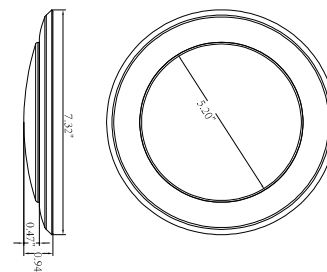

SPECIFICATION

	D556-90-CCT-WH-MS	D236D-90-CCT-WH
TYPE	D556-90-CCT-WH-MS	D236D-90-CCT-WH
WATTAGE	15W	15W
LUMEN	1135.9 lm	1218.3 lm
EFFICACY	> 75 lm/W	> 80 lm/W
CCT	2700K,3000K,3500K,4000K,5000K	
CRI	> 90	
INPUT VOLTAGE	AC120V	
LIGHTING ANGLE	114	
DIMMABLE	Non-dimmable	
LED TYPE	SMD2835	
CERTIFICATE	UL,Energy Star	UL,Energy Star
TIME ADJUSTABLE	1min/5min/10min	none
DESCRIPTION	PIR Sensor and CCT Adjustable (5-6")	CCT Adjustable (5-6")
LIFE TIME	50000 hours	
WARRANTY	5 year limited	

Wattages: 15W

DIMENSION

WATTAGE	D556-90-CCT-WH-MS
NT. WEIGHT	1.01 lbs
OUTER BOX	21.26" x 15.75" x 8.07" (20 pcs)

WATTAGE	D236D-90-CCT-WH
NT. WEIGHT	0.84 lbs
OUTER BOX	17.32" x 15.59" x 7.99" (20 pcs)

STANDARD ACCESSORIES