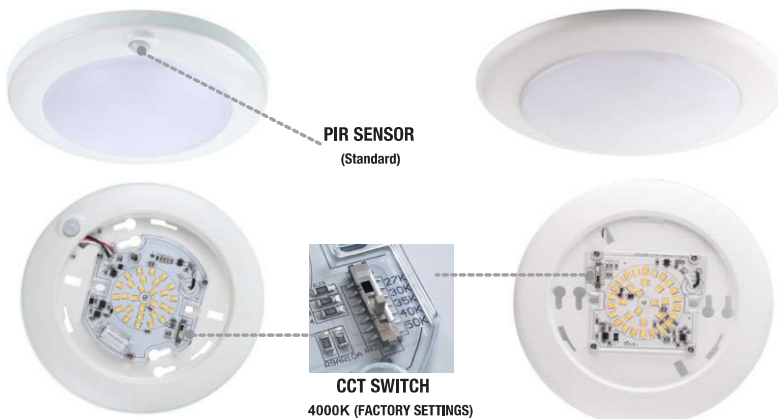

LED DISK DOWN LIGHT - WSD Series CCT Selectable 15W

Wattages: 15W

LED Disk Down Light can be widely used in indoor lighting (Damp location) suitable for office, indoor playground, hotel, shop, indoor entertainment places, and other indoor place.

TIME SWITCH
5MIN (FACTORY SETTINGS)

PIR SENSOR
(Standard)

CCT SWITCH
4000K (FACTORY SETTINGS)

D556-90-CCT-WH-MS

D236D-90-CCT-WH

Features

- Energy efficient: save up to 80% in energy costs
- High lumen output
- Mercury-free
- Instant-on light
- 50,000 hours at 70% lumen maintenance rated life
- CCT:2700-5000K
- PIR Sensor Function Available
- 5 years manufacturer warranty

SPECIFICATION

	D556-90-CCT-WH-MS	D236D-90-CCT-WH
TYPE	D556-90-CCT-WH-MS	D236D-90-CCT-WH
WATTAGE	15W	15W
LUMEN	1135.9 lm	1218.3 lm
EFFICACY	> 75 lm/W	> 80 lm/W
CCT	2700K,3000K,3500K,4000K,5000K	
CRI	> 90	
INPUT VOLTAGE	AC120V	
LIGHTING ANGLE	114	
DIMMABLE	Non-dimmable	
LED TYPE	SMD2835	
CERTIFICATE	UL,Energy Star	UL,Energy Star
TIME ADJUSTABLE	1min/5min/10min	none
DESCRIPTION	PIR Sensor and CCT Adjustable (5-6")	CCT Adjustable (5-6")
LIFE TIME	50000 hours	
WARRANTY	5 year limited	