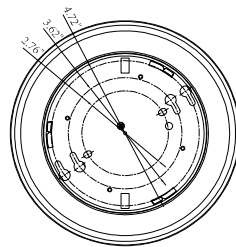

TIME SWITCH
5MIN (FACTORY SETTINGS)

PIR SENSOR
(Standard)

CCT SWITCH
4000K (FACTORY SETTINGS)

D556-90-CCT-WH-MS

D236D-90-CCT-WH

Features

- Energy efficient: save up to 80% in energy costs
- High lumen output
- Mercury-free
- Instant-on light
- 50,000 hours at 70% lumen maintenance rated life
- CCT:2700-5000K
- PIR Sensor Function Available
- 5 years manufacturer warranty

SPECIFICATION

	D556-90-CCT-WH-MS	D236D-90-CCT-WH
TYPE	D556-90-CCT-WH-MS	D236D-90-CCT-WH
WATTAGE	15W	15W
LUMEN	1135.9 lm	1218.3 lm
EFFICACY	> 75 lm/W	> 80 lm/W
CCT	2700K,3000K,3500K,4000K,5000K	
CRI	> 90	
INPUT VOLTAGE	AC120V	
LIGHTING ANGLE	114	
DIMMABLE	Non-dimmable	
LED TYPE	SMD2835	
CERTIFICATE	UL,Energy Star	UL,Energy Star
TIME ADJUSTABLE	1min/5min/10min	none
DESCRIPTION	PIR Sensor and CCT Adjustable (5-6")	CCT Adjustable (5-6")
LIFE TIME	50000 hours	
WARRANTY	5 year limited	

Wattages: 15W

DIMENSION

WATTAGE	D556-90-CCT-WH-MS
NT. WEIGHT	1.01 lbs
OUTER BOX	21.26" x 15.75" x 8.07" (20 pcs)

WATTAGE	D236D-90-CCT-WH
NT. WEIGHT	0.84 lbs
OUTER BOX	17.32" x 15.59" x 7.99" (20 pcs)

STANDARD ACCESSORIES

LED DISK DOWN LIGHT - WSD Series CCT Selectable 15W

Wattages: 15W

INDUCTION RANGE:

Hanging installation:
The mounting height is 6 feet
and the sensing distance is 10 feet
sensing range 90 degrees

Installation of ceiling:
Mounting height 11 feet,
sensing range 48 degrees