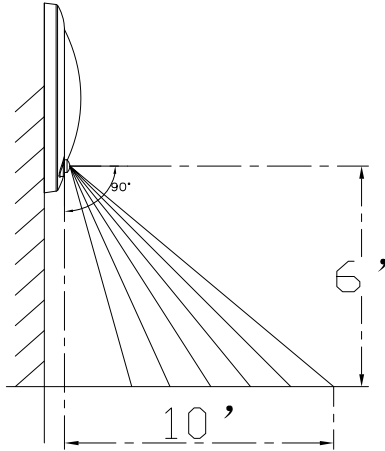

Wattages: 15W

DIMENSION

WATTAGE	D556-90-CCT-WH-MS
NT. WEIGHT	1.01 lbs
OUTER BOX	21.26" x 15.75" x 8.07" (20 pcs)

WATTAGE	D236D-90-CCT-WH
NT. WEIGHT	0.84 lbs
OUTER BOX	17.32" x 15.59" x 7.99" (20 pcs)

STANDARD ACCESSORIES

SPRING CARD BUCKLE

INSTALL SCREWS AND TERMINALS

E27 LAMP HOLDER

ORDERING INFORMATION

EXAMPLE:

D556-90-CCT-WH-MS/D236D-90-CCT-WH

D	556	90	CCT	WH	MS
PRODUCT	NUMBER	CRI	CCT	FINISH	CONTROL
D LED DISK DOWN LIGHT	556 - (556) 236 - (236)	90 CRI=90	CCT CCT Adjustable	WH - (White)	MS - (PRI Sensor)

LED DISK DOWN LIGHT - WSD Series CCT Selectable 15W

Wattages: 15W

INDUCTION RANGE:

Hanging installation:
The mounting height is 6 feet
and the sensing distance is 10 feet
sensing range 90 degrees

Installation of ceiling:
Mounting height 11 feet,
sensing range 48 degrees