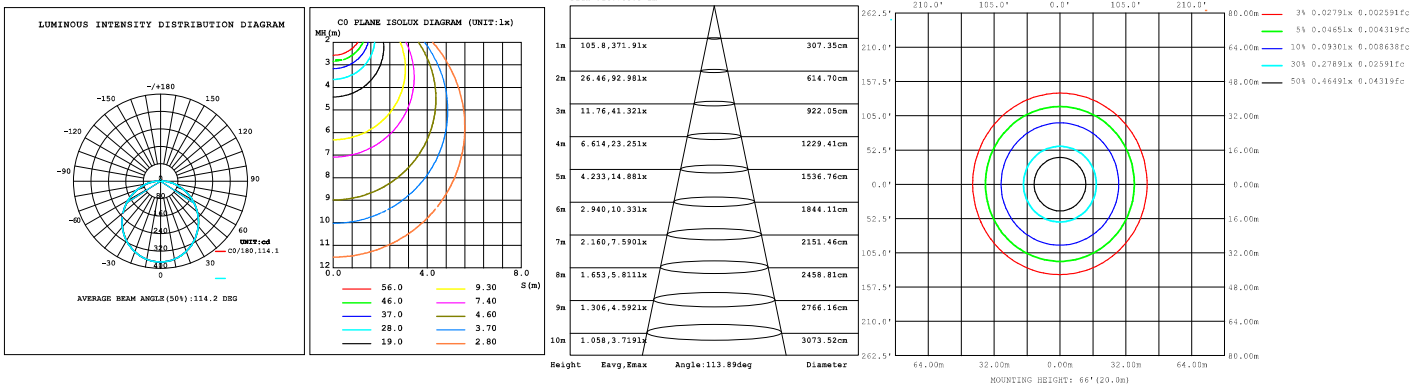

D556-90-CCT-WH-MS