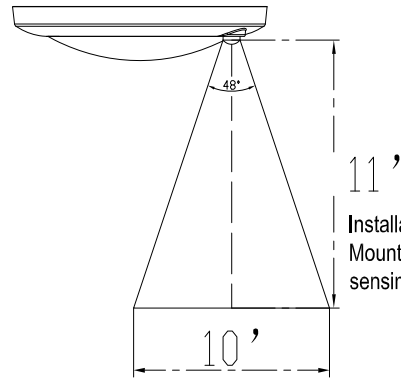

Wattages: 15W

DIMENSION

WATTAGE	D556-90-CCT-WH-MS
NT. WEIGHT	1.01 lbs
OUTER BOX	21.26" x 15.75" x 8.07" (20 pcs)

WATTAGE	D236D-90-CCT-WH
NT. WEIGHT	0.84 lbs
OUTER BOX	17.32" x 15.59" x 7.99" (20 pcs)

STANDARD ACCESSORIES

SPRING CARD BUCKLE

INSTALL SCREWS AND TERMINALS

E27 LAMP HOLDER

ORDERING INFORMATION

EXAMPLE:

D556-90-CCT-WH-MS/D236D-90-CCT-WH

D	556	90	CCT	WH	MS
PRODUCT	NUMBER	CRI	CCT	FINISH	CONTROL
D LED DISK DOWN LIGHT	556 - (556) 236 - (236)	90 CRI=90	CCT CCT Adjustable	WH - (White)	MS - (PRI Sensor)

LED DISK DOWN LIGHT - WSD Series CCT Selectable 15W

Wattages: 15W

INDUCTION RANGE:

Hanging installation:
The mounting height is 6 feet
and the sensing distance is 10 feet
sensing range 90 degrees

Installation of ceiling:
Mounting height 11 feet,
sensing range 48 degrees