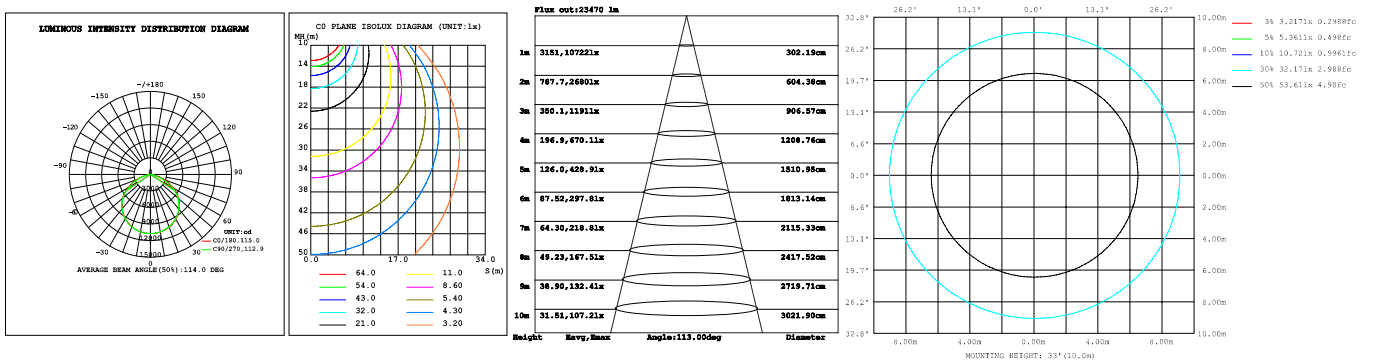

EPA OF AREA LIGHT:

Item							
	1	2 @90°	2 @120°	2 @180°	3 @90°	3 @120°	4 @90°
35-60W	0.641	1.282	1.481	1.382	1.923	1.743	2.564
100-200W	0.644	1.288	1.466	1.376	1.966	1.768	2.576
240-450W	0.677	1.354	1.495	1.371	2.031	1.965	2.708

Wattages: 35W,50W,60W;100W,150W,200W;240W,350W,450W

PHOTOMETRICS:

For complete IES files, please visit our website.

WSD-FL3556W27-345K-D-K-P (60W,4000K)

WSD-FL101520W27-345K-D-S-P (200W,4000K)

WSD-FL243545W27-345K-D-S-P (450W,4000K)