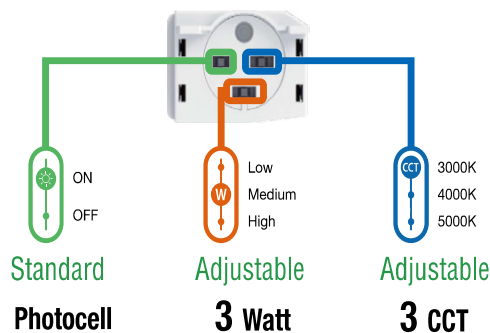

Wattages: 35W,50W,60W;100W,150W,200W;240W,350W,450W

CONTROL MODULE:

3-Way Extreme Adjustability

The floodlights all feature 3-stage color temperature adjustment, 3-stage brightness adjustment, and the option to install additional controls over the integrated Photocell.