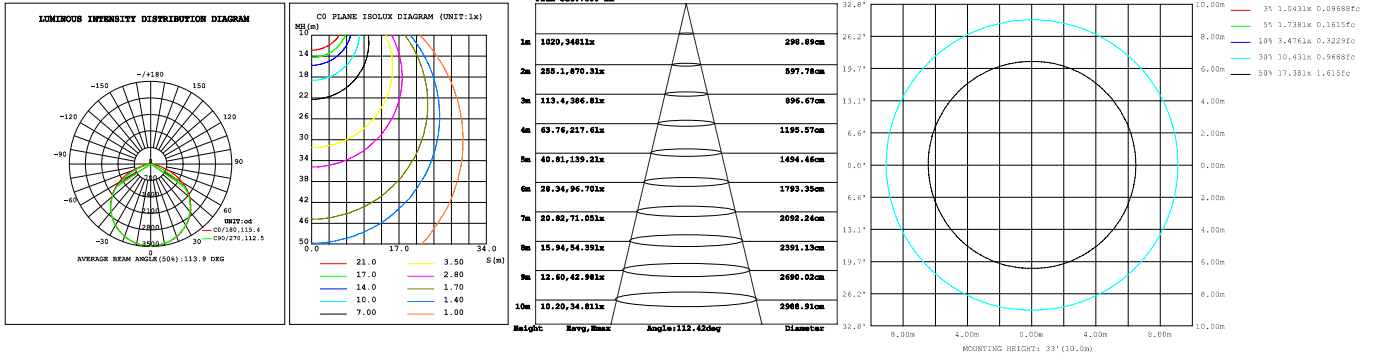

Wattages: 35W,50W,60W;100W,150W,200W;240W,350W,450W

PHOTOMETRICS:

For complete IES files, please visit our website.

WSD-FL3556W27-345K-D-K-P (60W,4000K)