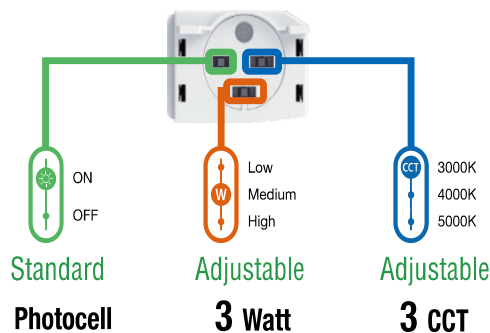

NAME	Slip Fitter
TYPE	WSD-FLSF-Bracket-100W-450W
FINISH	Bronze
USE	Available For High Wattages (100W-450W)
FACTORY STANDARD	NO

NAME	U-Bracket
TYPE	WSD-FLU-Bracket-30W-60W / WSD-FLU-Bracket-100W-450W
FINISH	Bronze
USE	Available For ALL Wattages (35W-450W)
FACTORY STANDARD	NO

Wattages: 35W,50W,60W;100W,150W,200W;240W,350W,450W

CONTROL MODULE:

3-Way Extreme Adjustability

The floodlights all feature 3-stage color temperature adjustment, 3-stage brightness adjustment, and the option to install additional controls over the integrated Photocell.