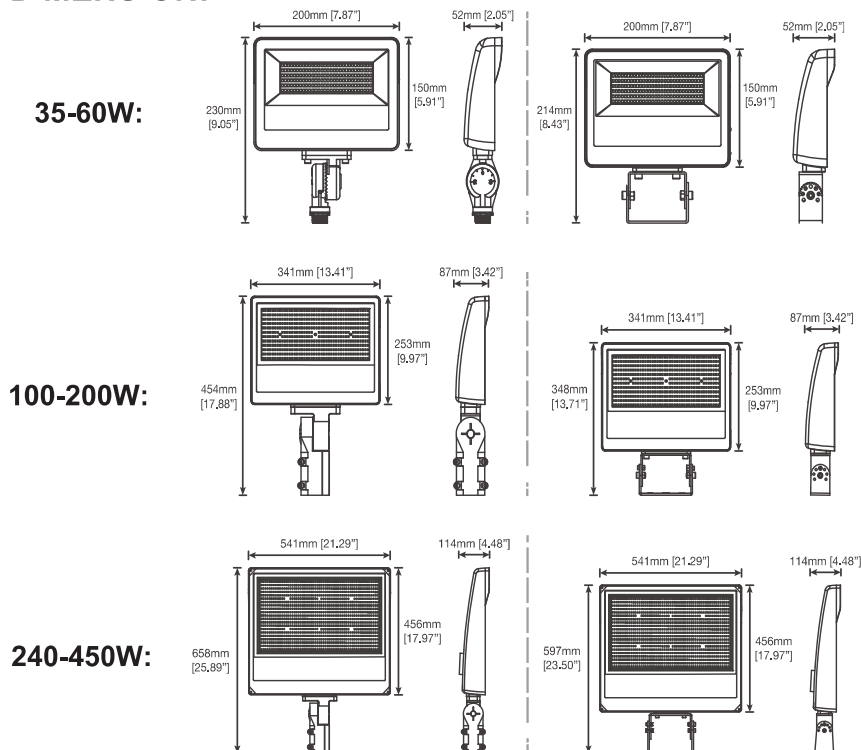

Wattages: 35W,50W,60W;100W,150W,200W;240W,350W,450W

DIMENSION:

SPECIFICATIONS:

Shell materials: Aluminum & Glass.
 Finish: Dark Bronze(Standard)
 Net weight :

35-60W:2.95(lbs)
 100-200W:12.15(lbs)
 240-450W:25.29(lbs)

Product Size:

35-60W:200mmX150mmX52mm
 7.87"X5.91"X2.05"

100-200W:341mmX253mmX87mm
 13.41"X9.97"X3.42"

240-450W:541mmX456mmX114mm
 21.29"X17.97"X4.48"

MOUNTING OPTIONS:(SOLD SEPARATELY)

NAME	Knuckle
TYPE	WSD-FLK-Bracket-35W-60W
FINISH	Bronze
USE	Available For Low Wattages (35W-60W)
FACTORY STANDARD	Knuckle