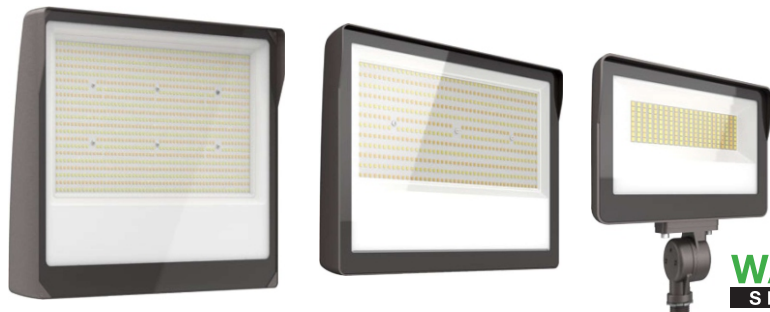

Wattages: 35W,50W,60W;100W,150W,200W;240W,350W,450W

240-450W

100-200W

35-60W

The SELECTABLE LED FLOOD Lighting Series can be widely used for Outdoor Excellent for Parking Lots, Pedestrian Walkways, Roadways, Tennis Courts, Basketball Courts, Stadiums, Arenas, Schools, Residential Areas and many other applications.

Features:

- Optical design, greatly improved the light utilization and evenness
- High efficiency LED Driver, voltage AC120-277V
- Cast Aluminum design, better cooling, light quality, LED Tj <85°C
- 0-10V dimming standard
- CCT:3000-5000K
- 5 years manufacturer warranty
- Compatible with most Lutron and Leviton dimmers

SPECIFICATION									
TYPE	WSD-FL3556W27-345K-D-K-P			WSD-FL101520W27-345K-D-P			WSD-FL243545W27-345K-D-P		
WATTAGE	35W	50W	60W	100W	150W	200W	240W	350W	450W
LUMEN	5320 lm	7400 lm	8760 lm	15600 lm	22950 lm	30000 lm	37440 lm	53200 lm	67050 lm
CCT	3000K/4000K/5000K								
EFFICACY	> 140 lm/W								
CRI	> 80								
INPUT VOLTAGE	AC120-277V								
LIGHTING ANGLE	118°								
FACTORY SETTINGS	60W & 4000K Light-Sensitive Opening			200W & 4000K Light-Sensitive Opening			450W & 4000K Light-Sensitive Opening		
LED TYPE	SMD2835								
PF	> 0.98								
DRIVER EFFICIENCY	> 90%								
PROTECTION LEVEL	Wet location								
LIFE TIME	> 50000 hours								
CABLE	Score,18AWG (8.66 inch)			Score,18AWG (3.94 inch)					
WARRANTY	5 year limited								

Wattages: 35W,50W,60W;100W,150W,200W;240W,350W,450W

DIMENSION:

SPECIFICATIONS:

Shell materials: Aluminum & Glass.
 Finish: Dark Bronze(Standard)
 Net weight :

35-60W:2.95(lbs)
 100-200W:12.15(lbs)
 240-450W:25.29(lbs)