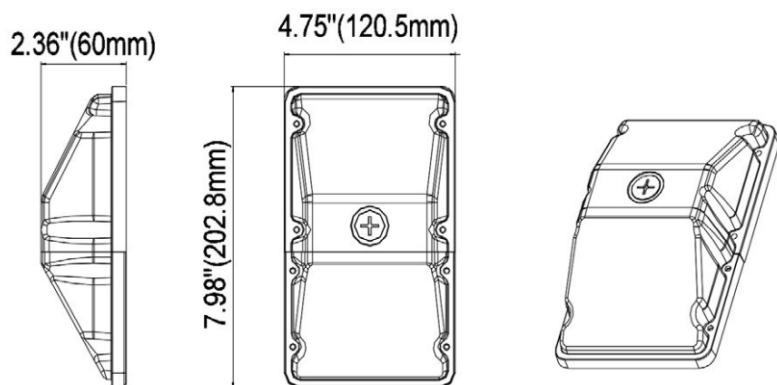

#### ❖WSD-WP015W27-345K:

Carton Size:545mmX230mmX285mm  
21.46"x9.06"x11.22" (12Pcs/CTN)

#### ❖WSD-WP025W27-345K:

Carton Size:545mmX230mmX285mm  
21.46"x9.06"x11.22" (12Pcs/CTN)

SPECIFICATION						
TYPE	WSD-WP015W27-345K			WSD-WP025W27-345K		
	15W			25W		
WATTAGE	15W			25W		
CCT	3000K	4000K	5000K	3000K	4000K	5000K
LUMEN	2130 lm	2246 lm	2218 lm	3423 lm	3656 lm	3571 lm
EFFICACY	> 150 lm/W					
CRI	> 70					
INPUT VOLTAGE	AC120-277V					
LIGHTING ANGLE	112.4°X105.3°					
FACTORY SETTINGS	4000K					
LED TYPE	2835					
PF	> 0.95					
DRIVER EFFICIENCY	> 89%					
PROTECTION LEVEL	WET					
LIFE TIME	> 50000 hours					
WARRANTY	5 year limited					

#### DIMENSION:

**15W/25W**

#### Specifications:

Shell materials: Aluminum & PC.  
 Net weight : 1.26 lbs  
 Finish: Dark Bronze(Standard)  
 Product Size:202.8mmX120.5mmX60mm  
 7.98"X4.75"X2.36"