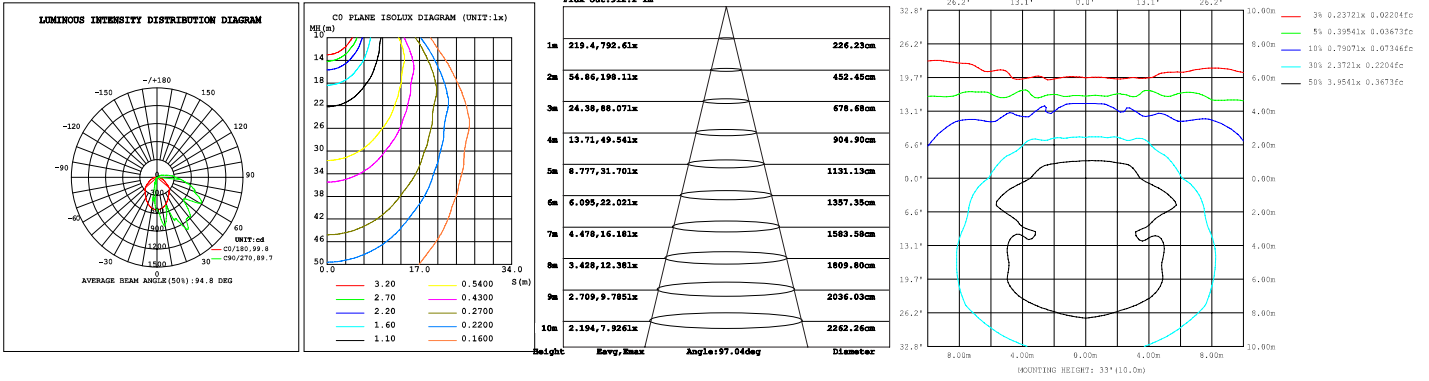

Wattages: 15W,25W

PHOTOMETRICS:

For complete IES files, please visit our website.

WSD-WP015W27-345K (3000K)