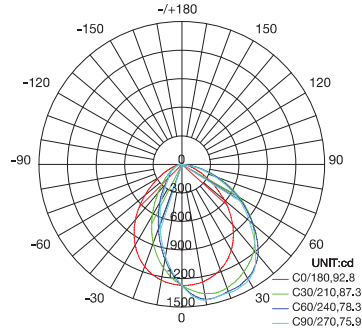

LED SLIM ADJUSTABLE WALL PACK - WSD Series

Wattages: 20W, 45W, 70W, 100W

PHOTOMETRICS

For complete IES files, please visit our website.

WSD-SWP-02W27-50K

LUMINOUS INTENSITY DISTRIBUTION DIAGRAM