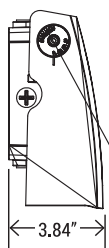

### PHOTOCELL (SOLD SEPARATE)

**JL-413C**  
Photoelectric Switch 120-277V

SPECIFICATION				
WATTAGE	WSD-SWP02W27-50K	WSD-SWP45W27-50K	WSD-SWP07W27-50K	WSD-SWP10W27-50K
LUMEN	2720 lm	5895 lm	9170 lm	13100 lm
EFFICACY	136 lm/W	131 lm/W	131 lm/W	131 lm/W
CCT	4000K, 5000K			
CRI	70			
INPUT VOLTAGE	120-277V			
POWER FACTOR	0.98			
DRIVER EFFICACY	90%			
DIMMING	1-10V Dimming			
LIGHT ANGLE	92°	86°	87°	89°
LIFE SPAN	75,000 hrs			
WORKING TEMPERATURE	-22°F ~ 113°F			
STORAGE TEMPERATURE	-40°F ~ 176°F			
OUTDOOR RATING	IP65			
CABLE	Input Connect, No cable			
WARRANTY	5 year limited			

### DIMENSION

<b>WATTAGE</b>	WSD-SWP-02W27 WSD-SWP-45W27
<b>NT. WEIGHT</b>	2.9 lbs / 3.4 lbs
<b>BOX DIM.</b>	10" x 7.87" x 5.7"

<b>WATTAGE</b>	WSD-SWP-07W27
<b>NT. WEIGHT</b>	5 lbs
<b>BOX DIM.</b>	12.9" x 10.23" x 5.9"

<b>WATTAGE</b>	WSD-SWP-10W27
<b>NT. WEIGHT</b>	7.3 lbs
<b>BOX DIM.</b>	14.9" x 11.8" x 7"