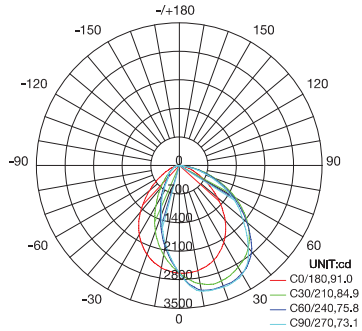

#### WSD-SWP-02W27-50K

LUMINOUS INTENSITY DISTRIBUTION DIAGRAM

CO PLANE ISOLUX DIAGRAM (UNIT:lx)

ISOLUX DIAGRAM

#### WSD-SWP-45W27-50K

LUMINOUS INTENSITY DISTRIBUTION DIAGRAM

CO PLANE ISOLUX DIAGRAM (UNIT:lx)

ISOLUX DIAGRAM