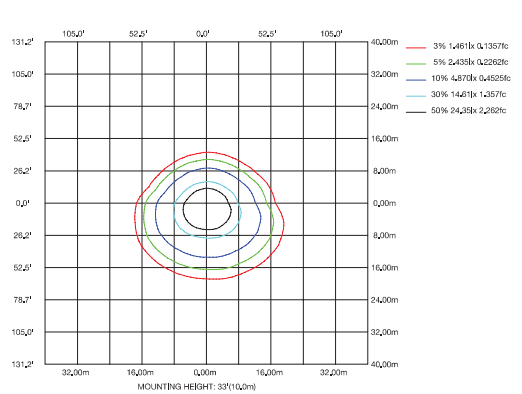

#### WSD-SWP-02W27-50K

LUMINOUS INTENSITY DISTRIBUTION DIAGRAM

CO PLANE ISOLUX DIAGRAM (UNIT:lx)

ISOLUX DIAGRAM

#### WSD-SWP-45W27-50K

LUMINOUS INTENSITY DISTRIBUTION DIAGRAM

CO PLANE ISOLUX DIAGRAM (UNIT:lx)

ISOLUX DIAGRAM

#### WSD-SWP-07W27-50K

LUMINOUS INTENSITY DISTRIBUTION DIAGRAM

CO PLANE ISOLUX DIAGRAM (UNIT:lx)

ISOLUX DIAGRAM

Wattages: 20W, 45W, 70W, 100W

#### WSD-SWP-10W27-50K

LUMINOUS INTENSITY DISTRIBUTION DIAGRAM

AVERAGE BEAM ANGLE(50%):88.5 DEG

ISOLUX DIAGRAM