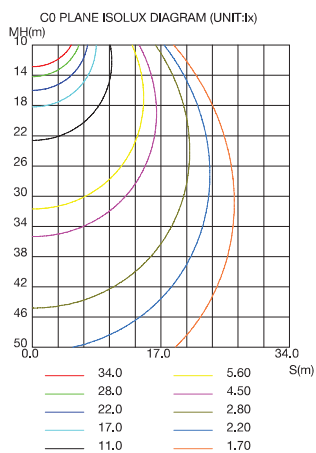

#### WSD-SWP-45W27-50K

LUMINOUS INTENSITY DISTRIBUTION DIAGRAM

CO PLANE ISOLUX DIAGRAM (UNIT:lx)

ISOLUX DIAGRAM

#### WSD-SWP-07W27-50K

LUMINOUS INTENSITY DISTRIBUTION DIAGRAM

CO PLANE ISOLUX DIAGRAM (UNIT:lx)

ISOLUX DIAGRAM

Wattages: 20W, 45W, 70W, 100W

### PHOTOMETRICS

For complete IES files, please visit our website.

#### WSD-SWP-10W27-50K

LUMINOUS INTENSITY DISTRIBUTION DIAGRAM

AVERAGE BEAM ANGLE(50%):88.5 DEG

ISOLUX DIAGRAM