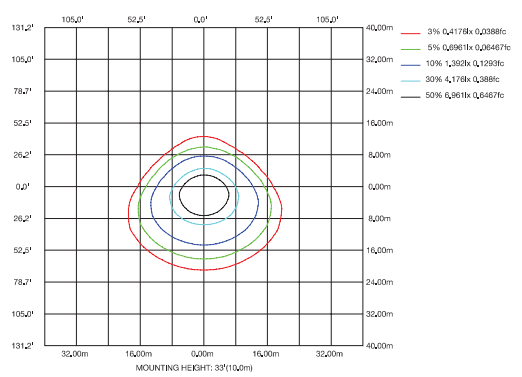

### PHOTOMETRICS

For complete IES files, please visit our website.

#### WSD-SWP-02W27-50K

LUMINOUS INTENSITY DISTRIBUTION DIAGRAM

CO PLANE ISOLUX DIAGRAM (UNIT:lx)

ISOLUX DIAGRAM

#### WSD-SWP-45W27-50K

LUMINOUS INTENSITY DISTRIBUTION DIAGRAM

CO PLANE ISOLUX DIAGRAM (UNIT:lx)

ISOLUX DIAGRAM

#### WSD-SWP-07W27-50K

LUMINOUS INTENSITY DISTRIBUTION DIAGRAM

CO PLANE ISOLUX DIAGRAM (UNIT:lx)

ISOLUX DIAGRAM

Wattages: 20W, 45W, 70W, 100W