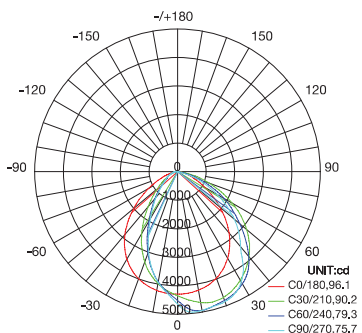

#### WSD-SWP-02W27-50K

LUMINOUS INTENSITY DISTRIBUTION DIAGRAM

CO PLANE ISOLUX DIAGRAM (UNIT:lx)

ISOLUX DIAGRAM

#### WSD-SWP-45W27-50K

LUMINOUS INTENSITY DISTRIBUTION DIAGRAM

CO PLANE ISOLUX DIAGRAM (UNIT:lx)

ISOLUX DIAGRAM

#### WSD-SWP-07W27-50K

LUMINOUS INTENSITY DISTRIBUTION DIAGRAM

CO PLANE ISOLUX DIAGRAM (UNIT:lx)

ISOLUX DIAGRAM

Wattages: 20W, 45W, 70W, 100W