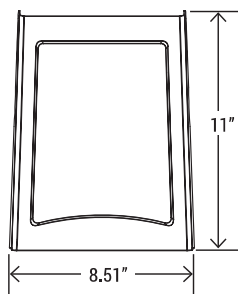

### PHOTOCELL (SOLD SEPARATE)

**JL-413C**  
Photoelectric Switch 120-277V

SPECIFICATION				
WATTAGE	WSD-SWP02W27-50K	WSD-SWP45W27-50K	WSD-SWP07W27-50K	WSD-SWP10W27-50K
LUMEN	2720 lm	5895 lm	9170 lm	13100 lm
EFFICACY	136 lm/W	131 lm/W	131 lm/W	131 lm/W
CCT	4000K, 5000K			
CRI	70			
INPUT VOLTAGE	120-277V			
POWER FACTOR	0.98			
DRIVER EFFICACY	90%			
DIMMING	1-10V Dimming			
LIGHT ANGLE	92°	86°	87°	89°
LIFE SPAN	75,000 hrs			
WORKING TEMPERATURE	-22°F ~ 113°F			
STORAGE TEMPERATURE	-40°F ~ 176°F			
OUTDOOR RATING	IP65			
CABLE	Input Connect, No cable			
WARRANTY	5 year limited			

### DIMENSION

<b>WATTAGE</b>	WSD-SWP-02W27 WSD-SWP-45W27
<b>NT. WEIGHT</b>	2.9 lbs / 3.4 lbs
<b>BOX DIM.</b>	10" x 7.87" x 5.7"

<b>WATTAGE</b>	WSD-SWP-07W27
<b>NT. WEIGHT</b>	5 lbs
<b>BOX DIM.</b>	12.9" x 10.23" x 5.9"

<b>WATTAGE</b>	WSD-SWP-10W27
<b>NT. WEIGHT</b>	7.3 lbs
<b>BOX DIM.</b>	14.9" x 11.8" x 7"