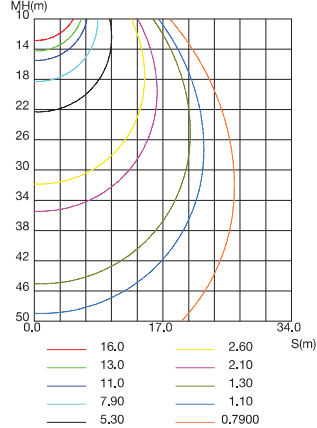

### PHOTOMETRICS

For complete IES files, please visit our website.

#### WSD-SWP-02W27-50K

LUMINOUS INTENSITY DISTRIBUTION DIAGRAM

CO PLANE ISOLUX DIAGRAM (UNIT:lx)

ISOLUX DIAGRAM

#### WSD-SWP-45W27-50K

LUMINOUS INTENSITY DISTRIBUTION DIAGRAM

CO PLANE ISOLUX DIAGRAM (UNIT:lx)

ISOLUX DIAGRAM