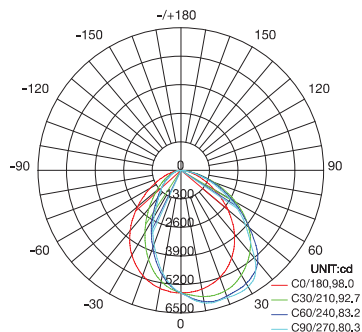

#### WSD-SWP-02W27-50K

LUMINOUS INTENSITY DISTRIBUTION DIAGRAM

CO PLANE ISOLUX DIAGRAM (UNIT:lx)

ISOLUX DIAGRAM

#### WSD-SWP-45W27-50K

LUMINOUS INTENSITY DISTRIBUTION DIAGRAM

CO PLANE ISOLUX DIAGRAM (UNIT:lx)

ISOLUX DIAGRAM

#### WSD-SWP-07W27-50K

LUMINOUS INTENSITY DISTRIBUTION DIAGRAM

CO PLANE ISOLUX DIAGRAM (UNIT:lx)

ISOLUX DIAGRAM

Wattages: 20W, 45W, 70W, 100W

#### WSD-SWP-10W27-50K

LUMINOUS INTENSITY DISTRIBUTION DIAGRAM

AVERAGE BEAM ANGLE(50%):88.5 DEG

ISOLUX DIAGRAM