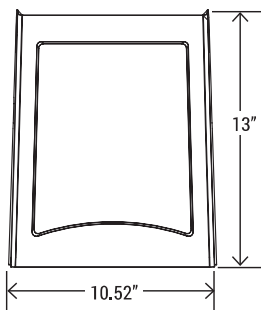

### PHOTOCELL (SOLD SEPARATE)

**JL-413C**  
Photoelectric Switch 120-277V

SPECIFICATION				
WATTAGE	WSD-SWP02W27-50K	WSD-SWP45W27-50K	WSD-SWP07W27-50K	WSD-SWP10W27-50K
LUMEN	2720 lm	5895 lm	9170 lm	13100 lm
EFFICACY	136 lm/W	131 lm/W	131 lm/W	131 lm/W
CCT	4000K, 5000K			
CRI	70			
INPUT VOLTAGE	120-277V			
POWER FACTOR	0.98			
DRIVER EFFICACY	90%			
DIMMING	1-10V Dimming			
LIGHT ANGLE	92°	86°	87°	89°
LIFE SPAN	75,000 hrs			
WORKING TEMPERATURE	-22°F ~ 113°F			
STORAGE TEMPERATURE	-40°F ~ 176°F			
OUTDOOR RATING	IP65			
CABLE	Input Connect, No cable			
WARRANTY	5 year limited			

### DIMENSION

<b>WATTAGE</b>	WSD-SWP-02W27 WSD-SWP-45W27
<b>NT. WEIGHT</b>	2.9 lbs / 3.4 lbs
<b>BOX DIM.</b>	10" x 7.87" x 5.7"

<b>WATTAGE</b>	WSD-SWP-07W27
<b>NT. WEIGHT</b>	5 lbs
<b>BOX DIM.</b>	12.9" x 10.23" x 5.9"

<b>WATTAGE</b>	WSD-SWP-10W27
<b>NT. WEIGHT</b>	7.3 lbs
<b>BOX DIM.</b>	14.9" x 11.8" x 7"