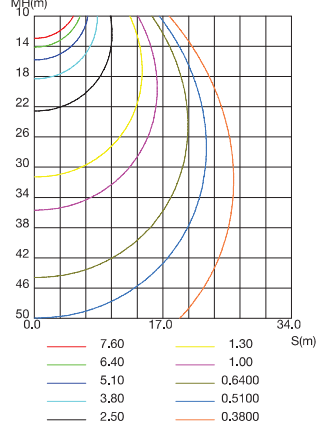

### PHOTOMETRICS

For complete IES files, please visit our website.

#### WSD-SWP-02W27-50K

LUMINOUS INTENSITY DISTRIBUTION DIAGRAM

CO PLANE ISOLUX DIAGRAM (UNIT:lx)

ISOLUX DIAGRAM