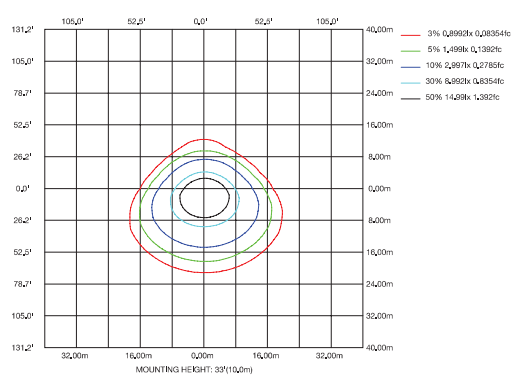

#### WSD-SWP-02W27-50K

LUMINOUS INTENSITY DISTRIBUTION DIAGRAM

CO PLANE ISOLUX DIAGRAM (UNIT:lx)

ISOLUX DIAGRAM

#### WSD-SWP-45W27-50K

LUMINOUS INTENSITY DISTRIBUTION DIAGRAM

CO PLANE ISOLUX DIAGRAM (UNIT:lx)

ISOLUX DIAGRAM

#### WSD-SWP-07W27-50K

LUMINOUS INTENSITY DISTRIBUTION DIAGRAM

CO PLANE ISOLUX DIAGRAM (UNIT:lx)

ISOLUX DIAGRAM

Wattages: 20W, 45W, 70W, 100W

#### WSD-SWP-10W27-50K

LUMINOUS INTENSITY DISTRIBUTION DIAGRAM

AVERAGE BEAM ANGLE(50%):88.5 DEG

ISOLUX DIAGRAM