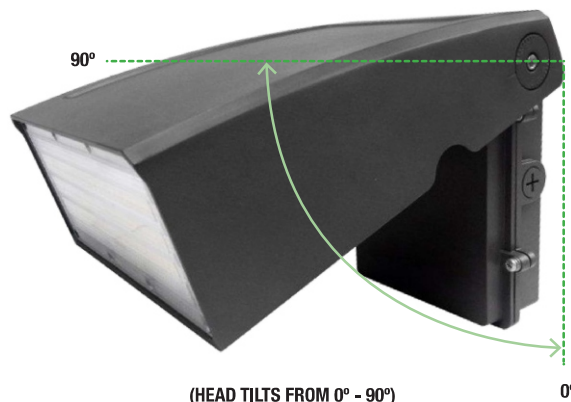

## LED SLIM ADJUSTABLE WALL PACK - WSD Series

**Wattages: 20W, 45W, 70W, 100W**

LED Slim Adjustable Wall Pack series can be widely used in indoor or outdoor lighting (wet location). The head tilts from 0° to 90°. Ideal for mechanical or electronic processing workshops, storage warehouses, steel mills, gas stations, toll booth, waiting rooms, the platforms of railway station, indoor stadiums.