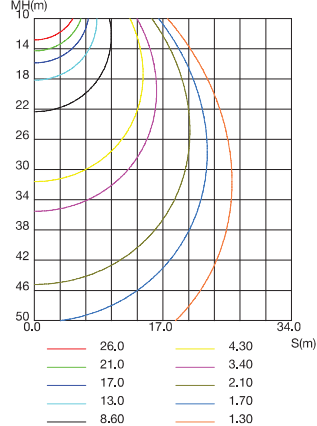

#### WSD-SWP-02W27-50K

LUMINOUS INTENSITY DISTRIBUTION DIAGRAM

CO PLANE ISOLUX DIAGRAM (UNIT:lx)

ISOLUX DIAGRAM

#### WSD-SWP-45W27-50K

LUMINOUS INTENSITY DISTRIBUTION DIAGRAM

CO PLANE ISOLUX DIAGRAM (UNIT:lx)

ISOLUX DIAGRAM

#### WSD-SWP-07W27-50K

LUMINOUS INTENSITY DISTRIBUTION DIAGRAM

CO PLANE ISOLUX DIAGRAM (UNIT:lx)

ISOLUX DIAGRAM

Wattages: 20W, 45W, 70W, 100W