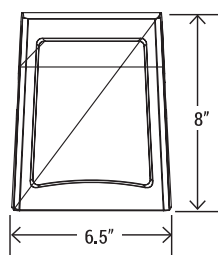

### PHOTOCELL (SOLD SEPARATE)

**JL-413C**  
Photoelectric Switch 120-277V

SPECIFICATION				
WATTAGE	WSD-SWP02W27-50K	WSD-SWP45W27-50K	WSD-SWP07W27-50K	WSD-SWP10W27-50K
LUMEN	2720 lm	5895 lm	9170 lm	13100 lm
EFFICACY	136 lm/W	131 lm/W	131 lm/W	131 lm/W
CCT	4000K, 5000K			
CRI	70			
INPUT VOLTAGE	120-277V			
POWER FACTOR	0.98			
DRIVER EFFICACY	90%			
DIMMING	1-10V Dimming			
LIGHT ANGLE	92°	86°	87°	89°
LIFE SPAN	75,000 hrs			
WORKING TEMPERATURE	-22°F ~ 113°F			
STORAGE TEMPERATURE	-40°F ~ 176°F			
OUTDOOR RATING	IP65			
CABLE	Input Connect, No cable			
WARRANTY	5 year limited			

### DIMENSION

<b>WATTAGE</b>	WSD-SWP-02W27 WSD-SWP-45W27
<b>NT. WEIGHT</b>	2.9 lbs / 3.4 lbs
<b>BOX DIM.</b>	10" x 7.87" x 5.7"

<b>WATTAGE</b>	WSD-SWP-07W27
<b>NT. WEIGHT</b>	5 lbs
<b>BOX DIM.</b>	12.9" x 10.23" x 5.9"

<b>WATTAGE</b>	WSD-SWP-10W27
<b>NT. WEIGHT</b>	7.3 lbs
<b>BOX DIM.</b>	14.9" x 11.8" x 7"