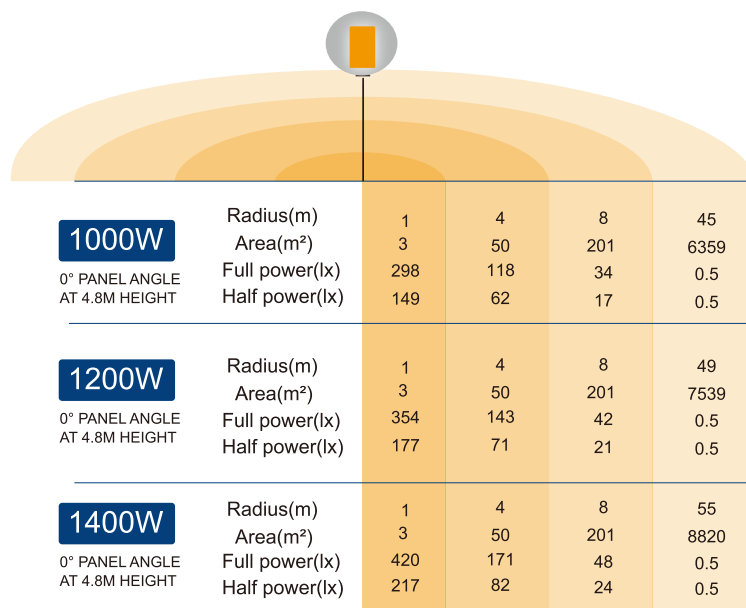

BL-1000W~1400W -A

LED Balloon Light

◆ Specifications

	Model	YXR-BL-A
Lamp	Power	1000W / 1200W / 1400W
	Voltage	AC100-240V
	Frequency	50/60Hz
	PF	≥0.95
	LED Driver	Inventronics
	LED Chips	160000lm / 192000lm / 224000lm
	Lumen	Lumileds 2835
	CRI	70Ra
	CCT	5000K
	Inflated Dimension	1100*850mm
	Lamp Weight	20kg/ 21kg/ 22kg
Tripod	Height(min-max)	1620-3800mm
	Collapsed Height	1.8m
	Net Weight	11.5KG

Blue Diffuser

Black Diffuser

Tripod

Remote

◆ Product Size

1000W/1200W/1400W