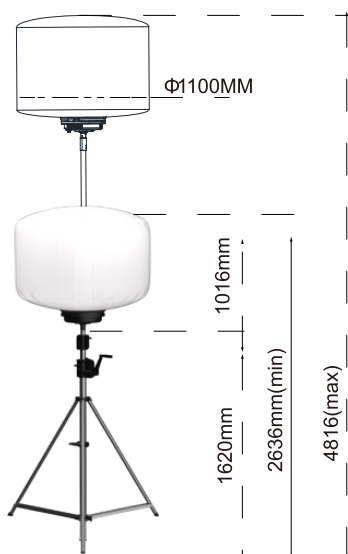

BL-1000W~1400W -A

LED Balloon Light

◆ Specifications

	Model	YXR-BL-A
Lamp	Power	1000W / 1200W / 1400W
	Voltage	AC100-240V
	Frequency	50/60Hz
	PF	≥0.95
	LED Driver	Inventronics
	LED Chips	160000lm / 192000lm / 224000lm
	Lumen	Lumileds 2835
	CRI	70Ra
	CCT	5000K
	Inflated Dimension	1100*850mm
	Lamp Weight	20kg/ 21kg/ 22kg
Tripod	Height(min-max)	1620-3800mm
	Collapsed Height	1.8m
	Net Weight	11.5KG

◆ Product Features

Air filtration function

◆ Package Includes

Orange Diffuser

Tripod Adapter

Trolley Case for Light Fixture

◆ Optional

All White Diffuser

Blue Diffuser

Black Diffuser

Tripod

Remote

◆ Product Size

1000W/1200W/1400W