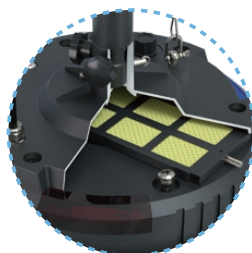

BL-1000W~1400W -A

LED Balloon Light

◆ Specifications

	Model	YXR-BL-A
Lamp	Power	1000W / 1200W / 1400W
	Voltage	AC100-240V
	Frequency	50/60Hz
	PF	≥0.95
	LED Driver	Inventronics
	LED Chips	160000lm / 192000lm / 224000lm
	Lumen	Lumileds 2835
	CRI	70Ra
	CCT	5000K
	Inflated Dimension	1100*850mm
	Lamp Weight	20kg/ 21kg/ 22kg
Tripod	Height(min-max)	1620-3800mm
	Collapsed Height	1.8m
	Net Weight	11.5KG

◆ Product Features

Air filtration function

◆ Package Includes

Orange Diffuser

Tripod Adapter

Trolley Case for Light Fixture

◆ Optional

All White Diffuser

Blue Diffuser

Black Diffuser

Tripod

Remote

◆ Product Size

1000W/1200W/1400W