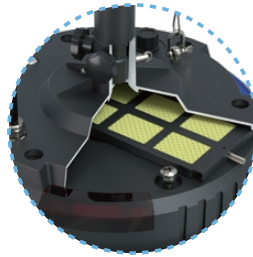

PORTABLE LED BALLOON LIGHT - SU Series 500W

◆ Product Features

Air filtration function