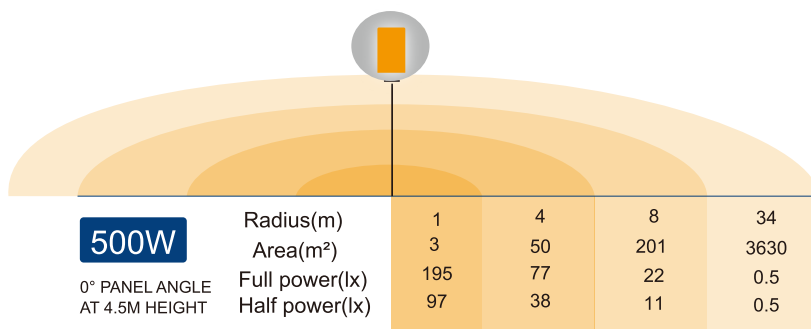

### ◆ Specifications

	Model	YXR-BL-500W-A
<b>Lamp</b>	Power	500W
	Voltage	AC90-305V
	Frequency	50/60Hz
	PF	≥0.95
	LED Driver	Inventronics
	LED Chips	Lumileds 2835
	Lumen	80000lm
	CRI	70Ra
	CCT	5000K
	Inflated Dimension	700mm*600mm
<b>Tripod</b>	Lamp Weight	17.5kg
	Height(min-max)	1620-3800mm
	Collapsed Height	1.8m
	Net Weight	11.5kg

### ◆ Product Size

500W