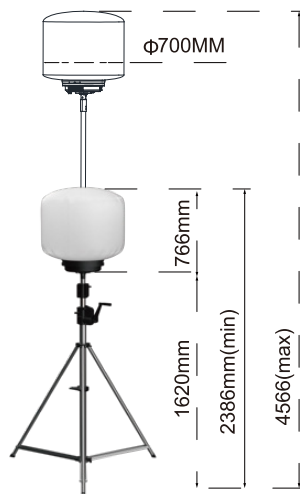

### ◆ Specifications

	Model	YXR-BL-500W-A
<b>Lamp</b>	Power	500W
	Voltage	AC90-305V
	Frequency	50/60Hz
	PF	≥0.95
	LED Driver	Inventronics
	LED Chips	Lumileds 2835
	Lumen	80000lm
	CRI	70Ra
	CCT	5000K
	Inflated Dimension	700mm*600mm
<b>Tripod</b>	Lamp Weight	17.5kg
	Height(min-max)	1620-3800mm
	Collapsed Height	1.8m
	Net Weight	11.5kg

### ◆ Product Size

500W