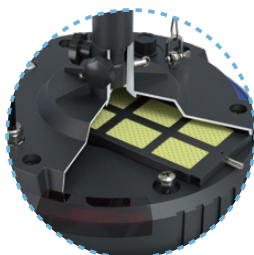

◆ Product Features

Air filtration function