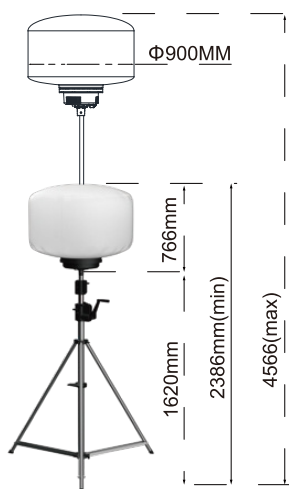

### ◆ Specifications

	Model	YXR-BL-A
<b>Lamp</b>	Power	600W / 700W / 800W
	Voltage	AC90-305V
	Frequency	50/60Hz
	PF	≥0.95
	LED Driver	Inventronics
	LED Chips	Lumileds 2835
	Lumen	96000lm / 112000lm / 128000lm
	CRI	70Ra
	CCT	5000K
	Inflated Dimension	900*600mm
	Lamp Weight	18.1kg/ 18.5kg/ 18.8kg
<b>Tripod</b>	Height(min-max)	1620-3800mm
	Collapsed Height	1.8m
	Net Weight	11.5KG

### ◆ Product Size

600W/700W/800W