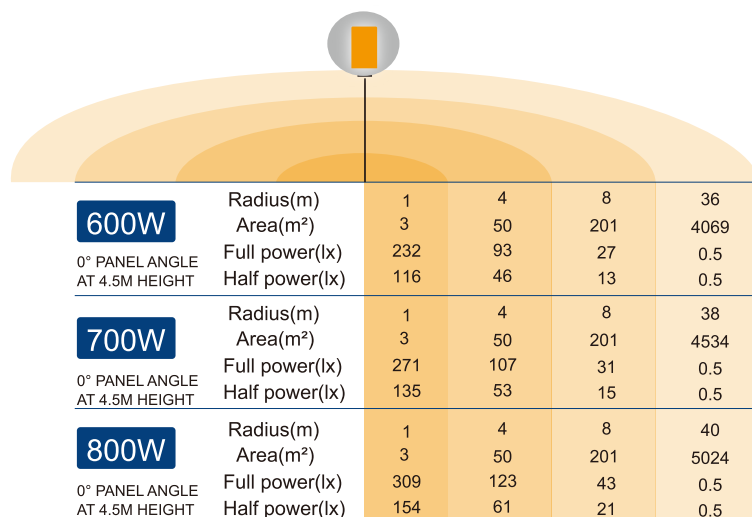

# BL- 600W~800W -A

### ◆ Specifications

	Model	YXR-BL-A
<b>Lamp</b>	Power	600W / 700W / 800W
	Voltage	AC90-305V
	Frequency	50/60Hz
	PF	≥0.95
	LED Driver	Inventronics
	LED Chips	Lumileds 2835
	Lumen	96000lm / 112000lm / 128000lm
	CRI	70Ra
	CCT	5000K
	Inflated Dimension	900*600mm
	Lamp Weight	18.1kg/ 18.5kg/ 18.8kg
<b>Tripod</b>	Height(min-max)	1620-3800mm
	Collapsed Height	1.8m
	Net Weight	11.5KG

### ◆ Product Size

600W/700W/800W