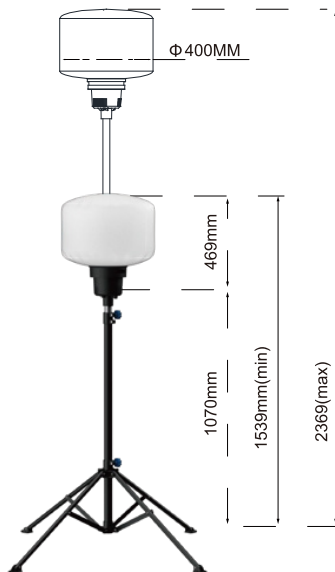

BL-60W~120W-A

LED Balloon Light

◆ Specifications

	Model	YXR-BL-A
Lamp	Power	60W / 100W / 120W
	Voltage	AC90-277V
	Frequency	50/60Hz
	PF	≥0.95
	LED Driver	Lumileds 2835
	LED Chips	UShineray
	Lumen	9600lm / 16000lm / 19200lm
	CRI	70Ra
	CCT	3000K~6000K(Adjustable)
	Inflated Dimension	400x300mm
	Lamp Weight	4.5kg/ 5.0kg/ 5.2kg
	Stand	Height(min-max)
Collapsed Height		1.05m
Net Weight		6.3kg

◆ Product Features

Air filtration function

◆ Package Includes

All White Diffuser

Stand

Carry Bag for Lamp & Stand

Eye Bolt

Parts Clamp

Stand Adapter

Remote

◆ Product Size

60W/100W/120W