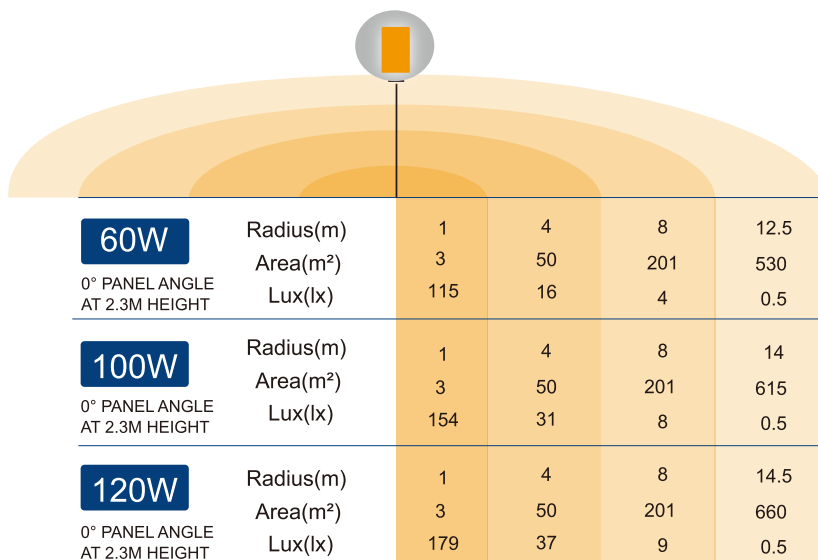

BL-60W~120W-A

LED Balloon Light

◆ Specifications

	Model	YXR-BL-A
Lamp	Power	60W / 100W / 120W
	Voltage	AC90-277V
	Frequency	50/60Hz
	PF	≥0.95
	LED Driver	Lumileds 2835
	LED Chips	UShineray
	Lumen	9600lm / 16000lm / 19200lm
	CRI	70Ra
	CCT	3000K~6000K(Adjustable)
	Inflated Dimension	400x300mm
	Lamp Weight	4.5kg/ 5.0kg/ 5.2kg
	Stand	Height(min-max)
Collapsed Height		1.05m
Net Weight		6.3kg

Stand Adapter

Remote

◆ Product Size

60W/100W/120W