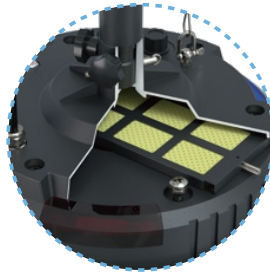

BL-60W~120W-A

LED Balloon Light

◆ Specifications

	Model	YXR-BL-A
Lamp	Power	60W / 100W / 120W
	Voltage	AC90-277V
	Frequency	50/60Hz
	PF	≥0.95
	LED Driver	Lumileds 2835
	LED Chips	UShineray
	Lumen	9600lm / 16000lm / 19200lm
	CRI	70Ra
	CCT	3000K~6000K(Adjustable)
	Inflated Dimension	400x300mm
	Lamp Weight	4.5kg/ 5.0kg/ 5.2kg
	Stand	Height(min-max)
Collapsed Height		1.05m
Net Weight		6.3kg

◆ Product Features

Air filtration function

◆ Package Includes

All White Diffuser

Stand

Carry Bag for Lamp & Stand

Eye Bolt

Parts Clamp

Stand Adapter

Remote

◆ Product Size

60W/100W/120W