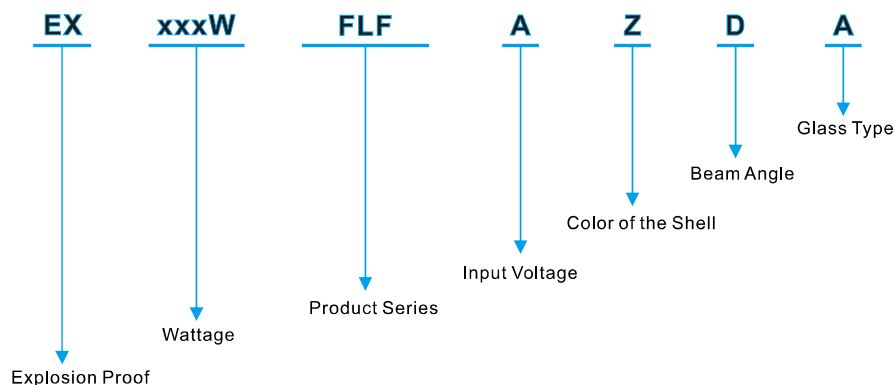

Ordering Guide