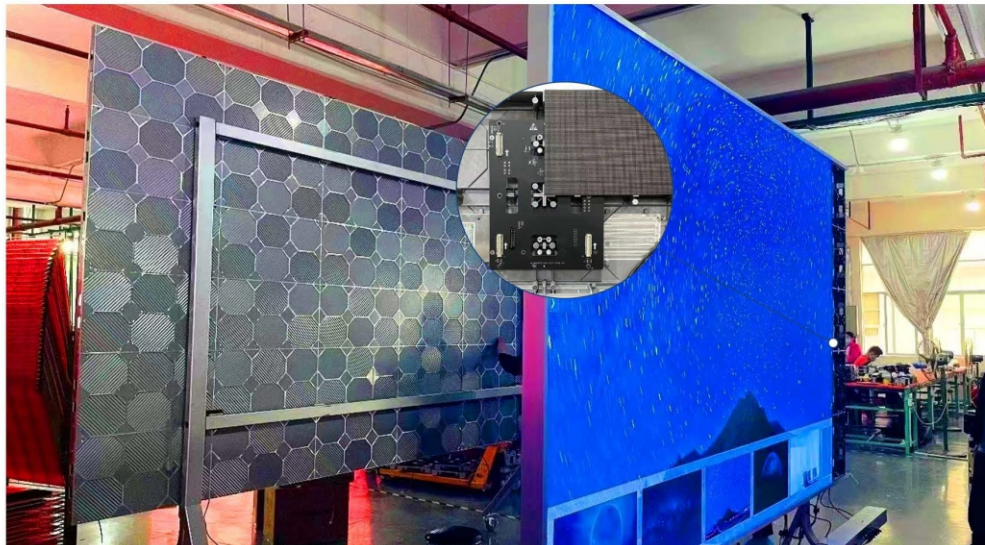

FHD ALL IN ONE LED TV

CHARACTERS

3840Hz

Die Cast Aluminum

Seamless Splicing

Rear Maintenance

Easy To Move

Magnetic Suction Installation

Dual Card Backup

Infrared touch

SPECIFICATIONS

	P1.86 147inch	P1.86 168inch
LED Type	COB Flip-chip	COB Flip-chip
Display Size (mm)	3200x1920	3840x2880
Display Resolution	1720*1032	2065*1548
Pixel Density	289,050 dots/m ²	289,050 dots/m ²
Installation Mode	Wall hanging or standing	Wall hanging or standing
Protection Level	IP45	IP45
Peak Power (W)	1845	3300
Average Power Consumption (W)	615	1105
Weight (kg)	43.2	43.2
Refresh Rate (Hz)	3840Hz ICN1065	3840Hz ICN1065
Viewing Angle	170°	170°
Contrast Ratio	5000:01:00	5000:01:00
Color Temperature	2000-9500K	2000-9500K
Brightness	700cd/m ²	700cd/m ²
Operating System	Android	Android
Greyscale	14bit	14bit
Supply Voltage	110-220V	110-220V
Maintenance	Front access	Front access
Cabinet Material	Aluminum	Aluminum

4/ Unplug the module in vertical

Module and receiving card with Hub board connection

ADVANTAGES

- The world's leading technology of low brightness and high gray scale, 5000:1 contrast ratio and low power consumption;
- 3840Hz refresh rate, real and natural high dynamic picture display, no block shadow;
- Wide color gamut uniform color fine and soft picture with no rainbow effect;
- Die-casting aluminum design, CNC finishing, seamless without frame, infinite splicing;
- Support flash intelligent storage;
- Full front maintenance and high-precision adjustment;
- Infrared touch writing (Customized)